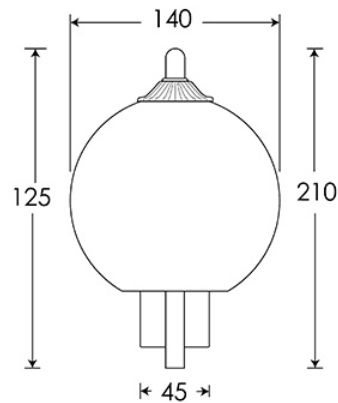

HEATHFIELD & CO

PRODUCT SPECIFICATION SHEET

Wall Light | RHEA

WALL LIGHT

Material: Metal & Alabaster
Finish shown: Alabaster
Code: WL-RHEA-ABRS-ALAB

SWITCHING & PLUG

Hardwired.

WEIGHT

1.4 kg approx.

LAMPING

1 x E14 Lampholder - 25W max. LED bulb recommended. Pygmy bulb required.

FIXING NOTE

It is the buyer's responsibility to ensure that suitable fixings are used.

WARRANTY

12 Months

FINISHING NOTE

Alabaster is a natural material with distinctly unique formations, markings and colouration. It is part of its charm that no two lamps are exactly the same.

CLEANING INSTRUCTIONS

The finishes on this luminaire only require regular cleaning with a soft dry duster. Abrasive or chemical cleaners may harm the finish and should not be used. Shade to be dusted with a clean dry cloth.

Dimensions in mm and approximate.

H&CO

Decorative lighting
for beautiful spaces

www.heathfield.co.uk | + 44 (0) 1732 350450 | sales@heathfield.co.uk
Unit 1, Priory Road, Tonbridge, Kent, TN9 2AF, United Kingdom