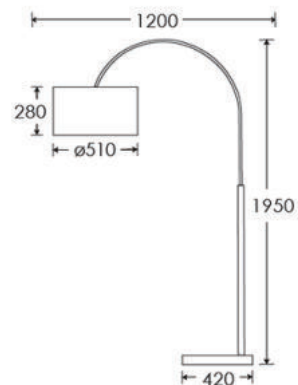

#### BASE WEIGHT

7.0 kg approx.

Dimensions in mm and approximate