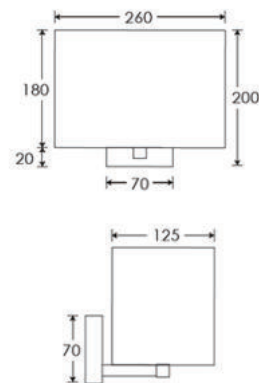

HEATHFIELD & CO

PRODUCT SPECIFICATION SHEET

Wall Light | PIRO BRUSHED NICKEL

WALL LIGHT

Material: Metal
Finish shown: Brushed Nickel
Code: WL-PIRO-BRNL

LAMPSHADE AS SHOWN

10" Crescent Plum Silk
Shade code: SH-10-CRES
Shade lining: Gold PVC

SWITCHING & PLUG

Hardwired

WEIGHT

0.3 kg approx.

LAMPING

1 x E14 Lampholder - 25W max. LED bulb recommended.

FIXING NOTE

It is the buyer's responsibility to ensure that suitable fixings are used.

WARRANTY

12 Months

FINISHING NOTE

All metalwork is handcrafted and may vary from piece to piece with slight variation in finish and detailing.

CLEANING INSTRUCTIONS

The finishes on this luminaire only require regular cleaning with a soft dry duster. Abrasive or chemical cleaners may harm the finish and should not be used. Shade to be dusted with a clean dry cloth.

Dimensions in mm and approximate

H&CO

Decorative lighting
for beautiful spaces

www.heathfield.co.uk | + 44 (0) 1732 350450 | sales@heathfield.co.uk
Unit 1, Priory Road, Tonbridge, Kent, TN9 2AF, United Kingdom