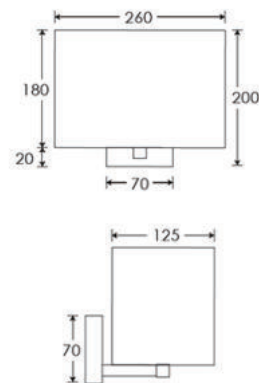

SWITCHING & PLUG

Hardwired

WEIGHT

0.3 kg approx.

LAMPING

1 x E14 Lampholder - 25W max. LED bulb recommended.

FIXING NOTE

It is the buyer's responsibility to ensure that suitable fixings are used.

Dimensions in mm and approximate

H&CO

Decorative lighting
for beautiful spaces

www.heathfield.co.uk | + 44 (0) 1732 350450 | sales@heathfield.co.uk
Unit 1, Priory Road, Tonbridge, Kent, TN9 2AF, United Kingdom