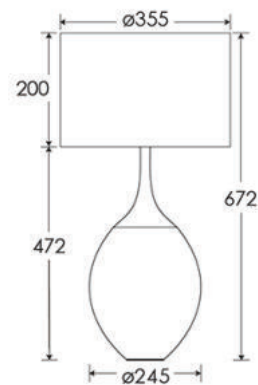

Dimensions in mm and approximate

H&CO

Decorative lighting
for beautiful spaces

www.heathfield.co.uk | + 44 (0) 1732 350450 | sales@heathfield.co.uk

Unit 1, Priory Road, Tonbridge, Kent, TN9 2AF, United Kingdom