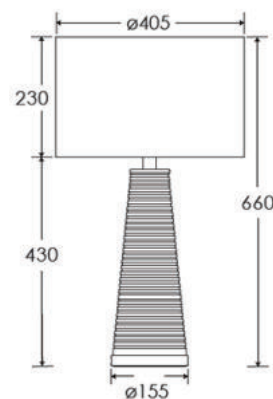

HEATHFIELD & CO

PRODUCT SPECIFICATION SHEET

Table Lamp | PIERA

LAMP BASE

Material: Alabaster
Finish shown: Alabaster
Metalwork: Antique Brass
Code: TL-PIER-ABRS-ALAB

LAMPSHADE AS SHOWN

16" Flat Drum Gunmetal Glaze Linen
Shade code: SH-16-FLDR
Shade lining: White PVC

FLEX

1.5 metres of Ivory twisted flex. Alternative colours can be specified from our collection.

SWITCHING & PLUG

White 13 AMP UK plug & inline switch.
Alternative plug types available.

BASE WEIGHT

10.7 kg approx.

LAMPING

1 x E27 Lampholder - 60W max. LED bulb recommended.

WARRANTY

12 Months

FINISHING NOTE

Alabaster is a natural material with distinctly unique formations, markings and colouration. It is part of its charm that no two lamps are exactly the same.

CLEANING INSTRUCTIONS

The finishes on this luminaire only require regular cleaning with a soft dry duster. Abrasive or chemical cleaners may harm the finish and should not be used. Shade to be dusted with a clean dry cloth.

Dimensions in mm and approximate

H&CO

Decorative lighting
for beautiful spaces

www.heathfield.co.uk | + 44 (0) 1732 350450 | sales@heathfield.co.uk
Unit 1, Priory Road, Tonbridge, Kent, TN9 2AF, United Kingdom