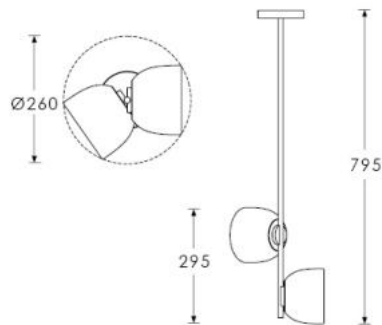

HEATHFIELD & CO

PRODUCT SPECIFICATION SHEET

PENDANT | ORLA 2 LIGHT VERTICAL

PENDANT

Material: Brass & Glass
Finish shown: Speckle
Metalwork finish: Satin Brass
Code: PD-ORLA-SBRS-SPEC-0V2

SWITCHING & PLUG

Hardwired

WEIGHT

2.7 kgs approx

LAMPING

2x G9 Lampholder. LED bulb recommended.

FIXING NOTE

It is the buyer's responsibility to ensure that suitable fixings are used.

WARRANTY

12 Months

FINISHING NOTE

Our carefully selected glass and metalwork components are all hand finished by skilled artisans and as such no two products are exactly the same - something that adds to the unique charm of this product.

CLEANING INSTRUCTIONS

The finishes on this luminaire only require regular cleaning with a soft dry duster. Abrasive or chemical cleaners may harm the finish and should not be used. Shade to be dusted with a clean dry cloth.

Dimensions in mm and approximate. Custom drop lengths available.

H&CO

Decorative lighting
for beautiful spaces

www.heathfield.co.uk | +44 (0) 1732 350450 | sales@heathfield.co.uk

Unit 1, Priory Road, Tonbridge, Kent, TN9 2AF, United Kingdom