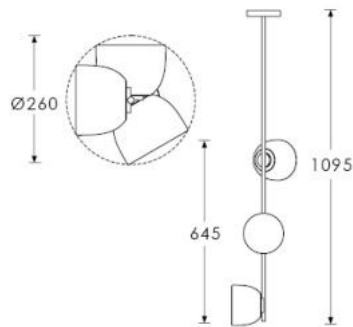

HEATHFIELD & CO

PRODUCT SPECIFICATION SHEET

PENDANT | ORLA 3 LIGHT VERTICAL

PENDANT

Material: Brass & Glass
Finish shown: Speckle
Metalwork finish: Satin Brass
Code: PD-ORLA-SBRS-SPEC-0V3

SWITCHING & PLUG

Hardwired

WEIGHT

4 kgs approx

LAMPING

3x G9 Lampholder. LED bulb recommended.

FIXING NOTE

It is the buyer's responsibility to ensure that suitable fixings are used.

WARRANTY

12 Months

FINISHING NOTE

Our carefully selected glass and metalwork components are all hand finished by skilled artisans and as such no two products are exactly the same - something that adds to the unique charm of this product.

CLEANING INSTRUCTIONS

The finishes on this luminaire only require regular cleaning with a soft dry duster. Abrasive or chemical cleaners may harm the finish and should not be used. Shade to be dusted with a clean dry cloth.

Dimensions in mm and approximate. Custom drop lengths available.

H&CO

Decorative lighting
for beautiful spaces

www.heathfield.co.uk | +44 (0) 1732 350450 | sales@heathfield.co.uk

Unit 1, Priory Road, Tonbridge, Kent, TN9 2AF, United Kingdom