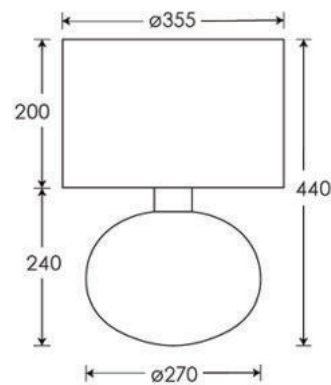

Dimensions in mm and approximate

H&CO

Decorative lighting
for beautiful spaces

www.heathfield.co.uk | + 44 (0) 1732 350450 | sales@heathfield.co.uk

Unit 1, Priory Road, Tonbridge, Kent, TN9 2AF, United Kingdom