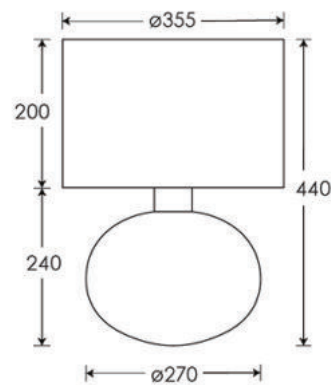

H E A T H F I E L D & C O

PRODUCT SPECIFICATION SHEET

Table Lamp | ORION SUEDE

LAMP BASE

Material: Glass
Finish shown: Suede
Metalwork: Satin Brass
Code: TL-ORIO-SBRS-SUED

LAMPSHADE AS SHOWN

14" Flat Drum Stone Glaze Linen
Shade code: SH-14-FLDR
Shade lining: Prosecco PVC

FLEX

1.5 metres of Pearl twisted flex. Alternative colours can be specified from our collection.

SWITCHING & PLUG

White 13 AMP UK plug & inline switch.
Alternative plug types available.

BASE WEIGHT

1.5 kg approx.

LAMPING

1 x E27 Lampholder - 60W max. LED bulb recommended.

WARRANTY

12 Months

FINISHING NOTE

All our glasswork is hand blown and will vary from piece to piece - variations in form and proportion. Colour formation, pattern and finishing details are unique to each lamp and it is part of the charm that no two products are exactly the same.

CLEANING INSTRUCTIONS

The finishes on this luminaire only require regular cleaning with a soft dry duster. Abrasive or chemical cleaners may harm the finish and should not be used. Shade to be dusted with a clean dry cloth.

Dimensions in mm and approximate

H&C

Decorative lighting
for beautiful spaces

www.heathfield.co.uk | + 44 (0) 1732 350450 | sales@heathfield.co.uk

Unit 1, Priory Road, Tonbridge, Kent, TN9 2AF, United Kingdom