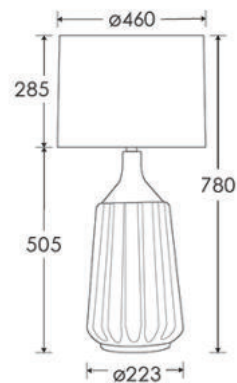

HEATHFIELD & CO

PRODUCT SPECIFICATION SHEET

Table Lamp | NAPOLI BLUESTONE REACTIVE

LAMP BASE

Material: Ceramic
Finish shown: Bluestone Reactive
Metalwork: Polished Chrome
Code: TL-NAPO-CHRO-BLUE

LAMPSHADE AS SHOWN

18" Roman Drum Oyster Glaze Linen
Shade code: SH-18-RMDR
Shade lining: White PVC

FLEX

1.5 metres of Black twisted flex. Alternative colours can be specified from our collection.

SWITCHING & PLUG

Black 13 AMP UK plug & inline switch.
Alternative plug types available.

BASE WEIGHT

3.4 kg approx.

LAMPING

1 x E27 Lampholder - 60W max. LED bulb recommended.

WARRANTY

12 Months

FINISHING NOTE

The ceramic glazes that we have used on this lamp will create differences from piece to piece - variations in colour, formation and detailing. As such, it is part of the charm that no two products are exactly the same.

CLEANING INSTRUCTIONS

The finishes on this luminaire only require regular cleaning with a soft dry duster. Abrasive or chemical cleaners may harm the finish and should not be used. Shade to be dusted with a clean dry cloth.

Dimensions in mm and approximate

H&CO

Decorative lighting
for beautiful spaces

www.heathfield.co.uk | + 44 (0) 1732 350450 | sales@heathfield.co.uk
Unit 1, Priory Road, Tonbridge, Kent, TN9 2AF, United Kingdom