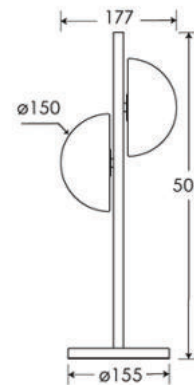

HEATHFIELD & CO

PRODUCT SPECIFICATION SHEET

Table Lamp | NACCHERA

LAMP BASE

Material: Metal & Glass
Finish shown: Satin Brass
Code: TL-NACC-SBRS-OPAL

FLEX

1.5 metres of Black twisted flex. Alternative colours can be specified from our collection.

SWITCHING & PLUG

Black 13 AMP UK plug & inline switch.
Alternative plug types available.

BASE WEIGHT

3.2 kg approx.

LAMPING

2 x G9 Lampholder - 25W max. LED bulb recommended.

WARRANTY

12 Months

FINISHING NOTE

All metalwork is handcrafted and may vary from piece to piece with slight variation in finish and detailing.

CLEANING INSTRUCTIONS

The finishes on this luminaire only require regular cleaning with a soft dry duster. Abrasive or chemical cleaners may harm the finish and should not be used. Shade to be dusted with a clean dry cloth.

Dimensions in mm and approximate

H&CO

Decorative lighting
for beautiful spaces

www.heathfield.co.uk | + 44 (0) 1732 350450 | sales@heathfield.co.uk
Unit 1, Priory Road, Tonbridge, Kent, TN9 2AF, United Kingdom