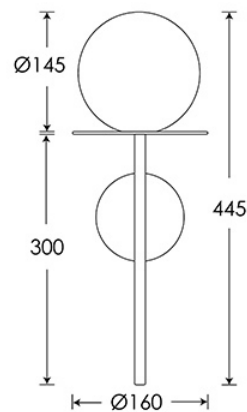

HEATHFIELD & CO

PRODUCT SPECIFICATION SHEET

Wall Light | HALO

WALL LIGHT

Material: Metal & Glass
Finish shown: White
Metalwork: Polished Brass
Code: WL-HALO-PBRS-WHTE

SWITCHING & PLUG

Hardwired.

WEIGHT

Dimensions in mm and approximate.
*Adjustable flex length.

H&CO

Decorative lighting
for beautiful spaces

www.heathfield.co.uk | + 44 (0) 1732 350450 | sales@heathfield.co.uk

Unit 1, Priory Road, Tonbridge, Kent, TN9 2AF, United Kingdom