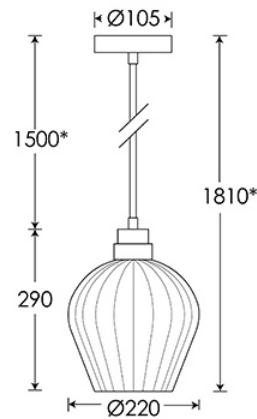

HEATHFIELD & CO

PRODUCT SPECIFICATION SHEET

Pendant | GISELLE AMBER SINGLE DROP

PENDANT

Material: Glass
Finish shown: Amber
Metalwork: Antique Brass
Code: PD-GISE-ABRS-AMBR-001

FLEX

1.5 metres of adjustable Ivory twisted flex.
Alternative colours can be specified from our collection.

SWITCHING & PLUG

Hardwired

WEIGHT

1.3 kg approx.

LAMPING

1 x E27 Lampholder - 25W max. LED bulb recommended.

FIXING NOTE

It is the buyer's responsibility to ensure that suitable fixings are used.

WARRANTY

12 Months

FINISHING NOTE

Our carefully selected glass and metalwork components are all hand finished by skilled artisans and as such no two products are exactly the same - something that adds to the unique charm of this product.

CLEANING INSTRUCTIONS

The finishes on this luminaire only require regular cleaning with a soft dry duster. Abrasive or chemical cleaners may harm the finish and should not be used. Shade to be dusted with a clean dry cloth.

Dimensions in mm and approximate.

H&CO

Decorative lighting
for beautiful spaces

www.heathfield.co.uk | + 44 (0) 1732 350450 | sales@heathfield.co.uk

Unit 1, Priory Road, Tonbridge, Kent, TN9 2AF, United Kingdom