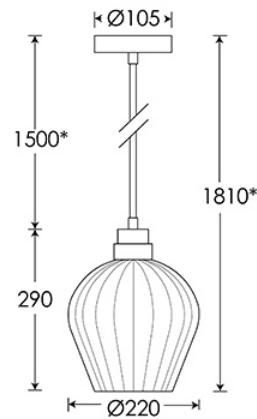

HEATHFIELD & CO

PRODUCT SPECIFICATION SHEET

Pendant | GISELLE SLATE SINGLE DROP

PENDANT

Material: Glass
Finish shown: Slate
Metalwork: Antique Brass
Code: PD-GISE-ABRS-SLAT-001

FLEX

1.5 metres of adjustable Ivory twisted flex.
Alternative colours can be specified from our collection.

SWITCHING & PLUG

Hardwired

WEIGHT

1.3 kg approx.

LAMPING

1 x E27 Lampholder - 25W max. LED bulb recommended.

FIXING NOTE

It is the buyer's responsibility to ensure that suitable fixings are used.

WARRANTY

12 Months

FINISHING NOTE

Our carefully selected glass and metalwork components are all hand finished by skilled artisans and as such no two products are exactly the same - something that adds to the unique charm of this product.

CLEANING INSTRUCTIONS

The finishes on this luminaire only require regular cleaning with a soft dry duster. Abrasive or chemical cleaners may harm the finish and should not be used. Shade to be dusted with a clean dry cloth.

Dimensions in mm and approximate.

H&CO

Decorative lighting
for beautiful spaces

www.heathfield.co.uk | + 44 (0) 1732 350450 | sales@heathfield.co.uk

Unit 1, Priory Road, Tonbridge, Kent, TN9 2AF, United Kingdom