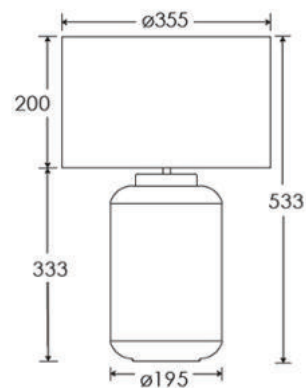

HEATHFIELD & CO

PRODUCT SPECIFICATION SHEET

Table Lamp | FERN KHAKI

LAMP BASE

Material: Ceramic
Finish shown: Khaki
Metalwork: Antique Brass
Code: TL-FERN-ABRS-KHAK

LAMPSHADE AS SHOWN

14" Flat Drum Stone Glaze Linen
Shade code: SH-14-FLDR
Shade lining: Gold PVC

FLEX

1.5 metres of Black twisted flex. Alternative colours can be specified from our collection.

SWITCHING & PLUG

Black 13 AMP UK plug & inline switch.
Alternative plug types available.

BASE WEIGHT

3.2 kg approx.

LAMPING

1 x E27 Lampholder - 60W max. LED bulb recommended.

WARRANTY

12 Months

FINISHING NOTE

The ceramic glazes that we have used on this lamp will create differences from piece to piece - variations in colour, formation and detailing. As such, it is part of the charm that no two products are exactly the same.

CLEANING INSTRUCTIONS

The finishes on this luminaire only require regular cleaning with a soft dry duster. Abrasive or chemical cleaners may harm the finish and should not be used. Shade to be dusted with a clean dry cloth.

Dimensions in mm and approximate

H&CO

Decorative lighting
for beautiful spaces

www.heathfield.co.uk | + 44 (0) 1732 350450 | sales@heathfield.co.uk

Unit 1, Priory Road, Tonbridge, Kent, TN9 2AF, United Kingdom