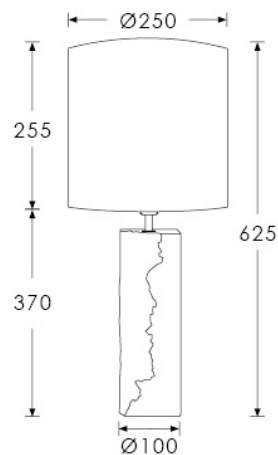

HEATHFIELD & CO

PRODUCT SPECIFICATION SHEET

TABLE LAMP | DURA

LAMP BASE

Material: Alabaster
Finish shown: White
Metalwork: Satin Brass
Code: TL-DURA-SBRS-ALAB

LAMPSHADE AS SHOWN

10" Medium Drum Mist Element
Shade code: SH-10-MEDR
Shade lining: Prosecco PVC

FLEX

1.5 metres of Ivory twisted flex.

SWITCHING & PLUG

White 13 AMP UK plug & inline switch.

BASE WEIGHT

6 kg approx.

LAMPING

1 x E27 Lampholder - 60W max. LED bulb recommended.

WARRANTY

12 Months

FINISHING NOTE

Alabaster is a natural material with distinctly unique formations, markings and colouration. It is part of its charm that no two lamps are exactly the same.

CLEANING INSTRUCTIONS

The finishes on this luminaire only require regular cleaning with a soft dry duster. Abrasive or chemical cleaners may harm the finish and should not be used. Shade to be dusted with a clean dry cloth.

Dimensions in mm and approximate.

H&CO

Decorative lighting
for beautiful spaces

www.heathfield.co.uk | + 44 (0) 1732 350450 | sales@heathfield.co.uk
Unit 1, Priory Road, Tonbridge, Kent, TN9 2AF, United Kingdom

This specification is subject to our standard Terms & Conditions, a copy of which can be found at heathfield.co.uk
© 2021 Heathfield & Co. All rights reserved.