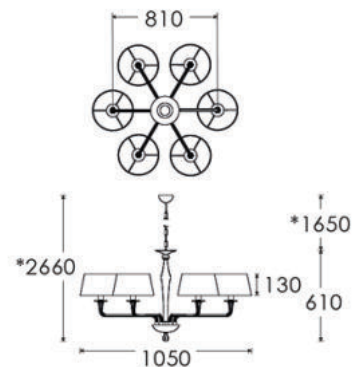

HEATHFIELD & CO

PRODUCT SPECIFICATION SHEET

Pendant | CZARINA 6 ARM SMOKE

PENDANT

Material: Glass
Finish shown: Smoke
Metalwork: Polished Chrome
Code: PD-CZAR-CHRO-SMOK-6LT

LAMPSHADE AS SHOWN

10" French Drum Mocha satin
Shade code: SH-10-FRDR
Shade lining: Silver PVC

FLEX

1.5 metres of Grey PVC cable.

SWITCHING & PLUG

Hardwired

WEIGHT

7.1 kg approx.

WARRANTY

12 Months

LAMPING

6 x E27 Lampholder - 25W max. LED bulb recommended.

FIXING NOTE

It is the buyer's responsibility to ensure that suitable fixings are used.

FINISHING NOTE

All our glasswork is hand blown and will vary from piece to piece - variations in form and proportion. Colour formation, pattern and finishing details are unique to each lamp and it is part of the charm that no two products are exactly the same.

CLEANING INSTRUCTIONS

The finishes on this luminaire only require regular cleaning with a soft dry duster. Abrasive or chemical cleaners may harm the finish and should not be used. Shade to be dusted with a clean dry cloth.

Dimensions in mm and approximate
*Adjustable flex and chain length

H&CO

Decorative lighting
for beautiful spaces

www.heathfield.co.uk | + 44 (0) 1732 350450 | sales@heathfield.co.uk

Unit 1, Priory Road, Tonbridge, Kent, TN9 2AF, United Kingdom