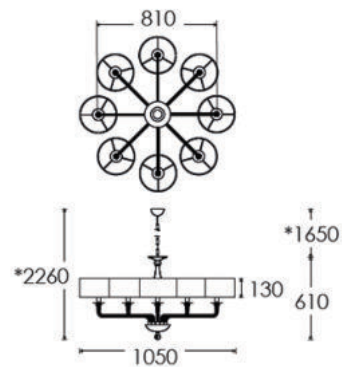

HEATHFIELD & CO

PRODUCT SPECIFICATION SHEET

Pendant | CZARINA 8 ARM SMOKE

PENDANT

Material: Glass
Finish shown: Smoke
Metalwork: Polished Chrome
Code: PD-CZAR-CHRO-SMOK-8LT

LAMPSHADE AS SHOWN

8" Flat Drum Purple Satin
Shade code: SH-08-FLDR
Shade lining: Silver PVC

FLEX

1.5 metres of Gray PVC cable.

SWITCHING & PLUG

Hardwired

WEIGHT

8.5 kg approx.

WARRANTY

12 Months

LAMPING

8 x E27 Lampholder - 25W max. LED bulb recommended.

FIXING NOTE

It is the buyer's responsibility to ensure that suitable fixings are used.

FINISHING NOTE

All our glasswork is hand blown and will vary from piece to piece - variations in form and proportion. Colour formation, pattern and finishing details are unique to each lamp and it is part of the charm that no two products are exactly the same.

CLEANING INSTRUCTIONS

The finishes on this luminaire only require regular cleaning with a soft dry duster. Abrasive or chemical cleaners may harm the finish and should not be used. Shade to be dusted with a clean dry cloth.

Dimensions in mm and approximate
*Adjustable flex and chain length

H&CO

Decorative lighting
for beautiful spaces

www.heathfield.co.uk | + 44 (0) 1732 350450 | sales@heathfield.co.uk

Unit 1, Priory Road, Tonbridge, Kent, TN9 2AF, United Kingdom