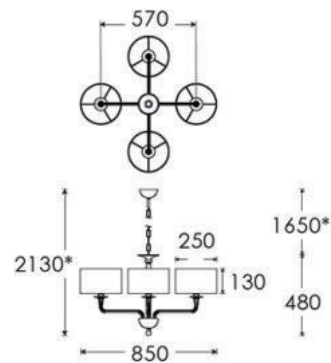

LAMPING

4 x E27 Lampholder - 25W max. LED bulb recommended.

FIXING NOTE

It is the buyer's responsibility to ensure that suitable fixings are used.

FINISHING NOTE

All our glasswork is hand blown and will vary from piece to piece - variations in form and proportion. Colour formation, pattern and finishing details are unique to each lamp and it is part of the charm that no two products are exactly the same.

Dimensions in mm and approximate
*Adjustable flex and chain length

H&CO

Decorative lighting
for beautiful spaces

www.heathfield.co.uk | + 44 (0) 1732 350450 | sales@heathfield.co.uk

Unit 1, Priory Road, Tonbridge, Kent, TN9 2AF, United Kingdom