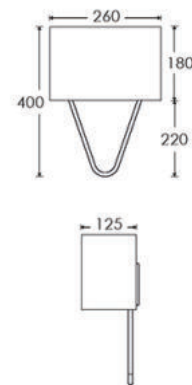

HEATHFIELD & CO

PRODUCT SPECIFICATION SHEET

Wall Light | COUPOLE

WALL LIGHT

Material: Metal
Finish shown: Black Satin
Code: WL-COUP-BLCK

LAMPSHADE AS SHOWN

10" Crescent Dark Teal Satin
Shade code: SH-10-CRES
Shade lining: White PVC

SWITCHING & PLUG

Hardwired

WEIGHT

0.4 kg approx.

LAMPING

1 x E14 Lampholder - 25W max. LED bulb recommended.

FIXING NOTE

It is the buyer's responsibility to ensure that suitable fixings are used.

Dimensions in mm and approximate

H&CO

Decorative lighting
for beautiful spaces

www.heathfield.co.uk | + 44 (0) 1732 350450 | sales@heathfield.co.uk

Unit 1, Priory Road, Tonbridge, Kent, TN9 2AF, United Kingdom