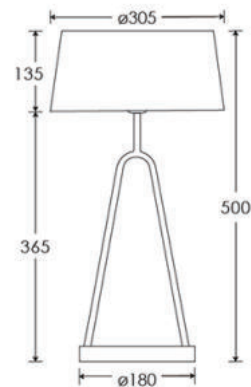

H E A T H F I E L D & C O

PRODUCT SPECIFICATION SHEET

Table Lamp | COUPOLE MEDIUM

LAMP BASE

Material: Metal
Finish shown: Black Satin
Code: TL-COUP-BLCK-0000-MED

LAMPSHADE AS SHOWN

12" French Drum Dark Teal Satin
Shade code: SH-12-FRDR
Shade lining: White PVC

LAMPING

1 x E27 Lampholder - 60W max. LED bulb recommended.

WARRANTY

12 Months

FINISHING NOTE

All metalwork is handcrafted and may vary from piece to piece with slight variation in finish and detailing.

CLEANING INSTRUCTIONS

Dimensions in mm and approximate

H&C

Decorative lighting
for beautiful spaces

www.heathfield.co.uk | + 44 (0) 1732 350450 | sales@heathfield.co.uk
Unit 1, Priory Road, Tonbridge, Kent, TN9 2AF, United Kingdom