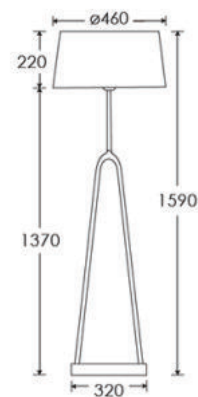

HEATHFIELD & CO

PRODUCT SPECIFICATION SHEET

Floor Lamp | COUPOLE

LAMP BASE

Material: Metal
Finish shown: Black Satin
Code: FL-COUP-BLCK

LAMPSHADE AS SHOWN

18" French Drum Dark Teal Satin
Shade code: SH-18-FRDR
Shade lining: White PVC

FLEX

1.5 metres of Black PVC flex. Alternative colours can be specified from our collection.

SWITCHING & PLUG

Black 13 AMP UK plug & inline switch.
Alternative plug types available.

BASE WEIGHT

7.6 kg approx.

LAMPING

1 x E27 Lampholder - 80W max. LED bulb recommended.

WARRANTY

12 Months

FINISHING NOTE

All metalwork is handcrafted and may vary from piece to piece with slight variation in finish and detailing.

CLEANING INSTRUCTIONS

The finishes on this luminaire only require regular cleaning with a soft dry duster. Abrasive or chemical cleaners may harm the finish and should not be used. Shade to be dusted with a clean dry cloth.

Dimensions in mm and approximate

H&CO

Decorative lighting
for beautiful spaces

www.heathfield.co.uk | + 44 (0) 1732 350450 | sales@heathfield.co.uk

Unit 1, Priory Road, Tonbridge, Kent, TN9 2AF, United Kingdom