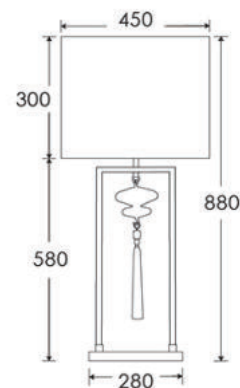

HEATHFIELD & CO

PRODUCT SPECIFICATION SHEET

Table Lamp | CONSTANCE OPAL JADE & SEA JADE

LAMP BASE

Material: Metal & Glass
Finish shown: Polished Nickel & Opal Jade
Code: TL-CONS-PLNL-OPJD-SJD

TASSEL

Complete with Sea Jade tassel

LAMPSHADE AS SHOWN

18" Oval in Dark Teal Satin
Shade code: SH-18-OVAL
Shade lining: White PVC

FLEX

1.5 metres of Old Silver twisted flex. Alternative colours can be specified from our collection.

SWITCHING & PLUG

Black 13 AMP UK plug & inline switch.
Alternative plug types available.

BASE WEIGHT

3.0 kg approx.

LAMPING

1 x E27 Lampholder - 60W max. LED bulb recommended.

WARRANTY

12 Months

FINISHING NOTE

All metalwork is handcrafted and may vary from piece to piece with slight variation in finish and detailing.

CLEANING INSTRUCTIONS

The finishes on this luminaire only require regular cleaning with a soft dry duster. Abrasive or chemical cleaners may harm the finish and should not be used. Shade to be dusted with a clean dry cloth.

Dimensions in mm and approximate

H&CO

Decorative lighting
for beautiful spaces

www.heathfield.co.uk | + 44 (0) 1732 350450 | sales@heathfield.co.uk

Unit 1, Priory Road, Tonbridge, Kent, TN9 2AF, United Kingdom