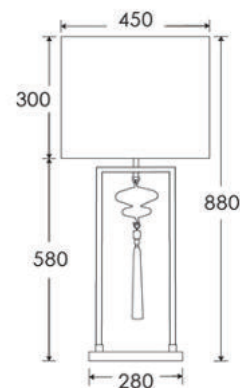

HEATHFIELD & CO

PRODUCT SPECIFICATION SHEET

Table Lamp | CONSTANCE SMOKE & GOLD

LAMP BASE

Material: Metal & Glass
Finish shown: Antique Brass & Smoke
Code: TL-CONS-ABRS-SMOK-GLD

TASSEL

Complete with Gold tassel

LAMPSHADE AS SHOWN

18" Oval in Cactus Satin
Shade code: SH-18-OVAL
Shade lining: White PVC

FLEX

1.5 metres of Antique Gold twisted flex.
Alternative colours can be specified from our collection.

SWITCHING & PLUG

Black 13 AMP UK plug & inline switch.
Alternative plug types available.

BASE WEIGHT

3.0 kg approx.

LAMPING

1 x E27 Lampholder - 60W max. LED bulb recommended.

WARRANTY

12 Months

FINISHING NOTE

All metalwork is handcrafted and may vary from piece to piece with slight variation in finish and detailing.

CLEANING INSTRUCTIONS

The finishes on this luminaire only require regular cleaning with a soft dry duster. Abrasive or chemical cleaners may harm the finish and should not be used. Shade to be dusted with a clean dry cloth.

Dimensions in mm and approximate

H&CO

Decorative lighting
for beautiful spaces

www.heathfield.co.uk | +44 (0) 1732 350450 | sales@heathfield.co.uk

Unit 1, Priory Road, Tonbridge, Kent, TN9 2AF, United Kingdom