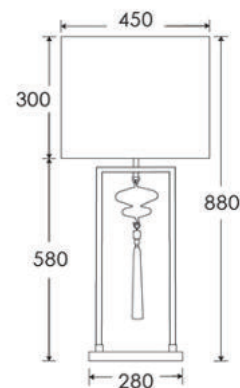

HEATHFIELD & CO

PRODUCT SPECIFICATION SHEET

Table Lamp | CONSTANCE CLEAR & IVORY

LAMP BASE

Material: Metal & Glass
Finish shown: Polished Nickel & Clear
Code: TL-CONS-PLNL-CLER-IVO

TASSEL

Complete with Ivory tassel

LAMPSHADE AS SHOWN

18" Oval in Ivory Satin
Shade code: SH-18-OVAL
Shade lining: White PVC

FLEX

1.5 metres of Old Silver twisted flex. Alternative colours can be specified from our collection.

SWITCHING & PLUG

Black 13 AMP UK plug & inline switch.
Alternative plug types available.

BASE WEIGHT

3.0 kg approx.

LAMPING

1 x E27 Lampholder - 60W max. LED bulb recommended.

WARRANTY

12 Months

FINISHING NOTE

All metalwork is handcrafted and may vary from piece to piece with slight variation in finish and detailing.

CLEANING INSTRUCTIONS

The finishes on this luminaire only require regular cleaning with a soft dry duster. Abrasive or chemical cleaners may harm the finish and should not be used. Shade to be dusted with a clean dry cloth.

Dimensions in mm and approximate

H&CO

Decorative lighting
for beautiful spaces

www.heathfield.co.uk | +44 (0) 1732 350450 | sales@heathfield.co.uk

Unit 1, Priory Road, Tonbridge, Kent, TN9 2AF, United Kingdom