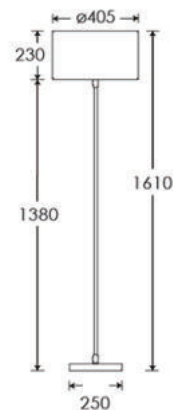

HEATHFIELD & CO

PRODUCT SPECIFICATION SHEET

Floor Lamp | CASABLANCA

LAMP BASE

Material: Metal
Finish shown: Brass & Black Satin
Code: FL-CASA-BRSS-BLCK

LAMPSHADE AS SHOWN

16" Flat Drum Ivory Satin
Shade code: SH-16-FLDR
Shade lining: Gold PVC

FLEX

1.5 metres of Black PVC flex. Alternative colours can be specified from our collection.

SWITCHING & PLUG

Black 13 AMP UK plug & inline switch.
Alternative plug types available.

BASE WEIGHT

4.9 kg approx.

LAMPING

1 x E27 Lampholder - 80W max. LED bulb recommended.

WARRANTY

12 Months

FINISHING NOTE

All metalwork is handcrafted and may vary from piece to piece with slight variation in finish and detailing.

CLEANING INSTRUCTIONS

The finishes on this luminaire only require regular cleaning with a soft dry duster. Abrasive or chemical cleaners may harm the finish and should not be used. Shade to be dusted with a clean dry cloth.

Dimensions in mm and approximate

H&CO

Decorative lighting
for beautiful spaces

www.heathfield.co.uk | + 44 (0) 1732 350450 | sales@heathfield.co.uk

Unit 1, Priory Road, Tonbridge, Kent, TN9 2AF, United Kingdom