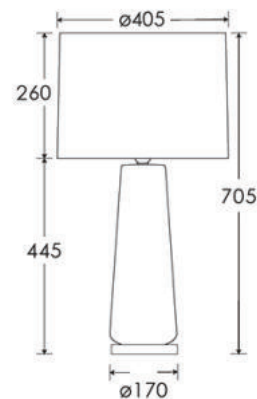

HEATHFIELD & CO

PRODUCT SPECIFICATION SHEET

Table Lamp | CAIUS MINERAL

LAMP BASE

Material: Glass
Finish shown: Mineral
Metalwork: Polished Nickel
Code: TL-CAIU-PLNL-MRAL

LAMPSHADE AS SHOWN

16" Roman Drum Praline Satin
Shade code: SH-16-RMDR
Shade lining: Prosecco PVC

FLEX

1.5 metres of Old Silver twisted flex. Alternative colours can be specified from our collection.

SWITCHING & PLUG

Black 13 AMP UK plug & inline switch.
Alternative plug types available.

BASE WEIGHT

3.9 kg approx.

LAMPING

1 x E27 Lampholder - 60W max. LED bulb recommended.

WARRANTY

12 Months

FINISHING NOTE

All our glasswork is hand blown and will vary from piece to piece - variations in form and proportion. Colour formation, pattern and finishing details are unique to each lamp and it is part of the charm that no two products are exactly the same.

CLEANING INSTRUCTIONS

The finishes on this luminaire only require regular cleaning with a soft dry duster. Abrasive or chemical cleaners may harm the finish and should not be used. Shade to be dusted with a clean dry cloth.

Dimensions in mm and approximate

H&CO

Decorative lighting
for beautiful spaces

www.heathfield.co.uk | + 44 (0) 1732 350450 | sales@heathfield.co.uk

Unit 1, Priory Road, Tonbridge, Kent, TN9 2AF, United Kingdom