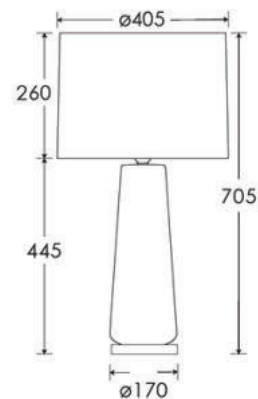

HEATHFIELD & CO

PRODUCT SPECIFICATION SHEET

Table Lamp | CAIUS CHAMPAGNE

LAMP BASE

Material: Glass
Finish shown: Champagne
Metalwork: Dark Bronze
Code: TL-CAIU-BRNZ-CHAM

LAMPSHADE AS SHOWN

16" Roman Drum Gilt Satin
Shade code: SH-16-RMDR
Shade lining: Prosecco PVC

FLEX

1.5 metres of Antique Gold twisted flex. Alternative colours can be specified from our collection.

SWITCHING & PLUG

Black 13 AMP UK plug & inline switch. Alternative plug types available.

BASE WEIGHT

3.9 kg approx.

LAMPING

1 x E27 Lampholder - 60W max. LED bulb recommended.

WARRANTY

12 Months

FINISHING NOTE

All our glasswork is hand blown and will vary from piece to piece - variations in form and proportion. Colour formation, pattern and finishing details are unique to each lamp and it is part of the charm that no two products are exactly the same.

CLEANING INSTRUCTIONS

The finishes on this luminaire only require regular cleaning with a soft dry duster. Abrasive or chemical cleaners may harm the finish and should not be used. Shade to be dusted with a clean dry cloth.

Dimensions in mm and approximate

H&CO

Decorative lighting
for beautiful spaces

www.heathfield.co.uk | + 44 (0) 1732 350450 | sales@heathfield.co.uk

Unit 1, Priory Road, Tonbridge, Kent, TN9 2AF, United Kingdom