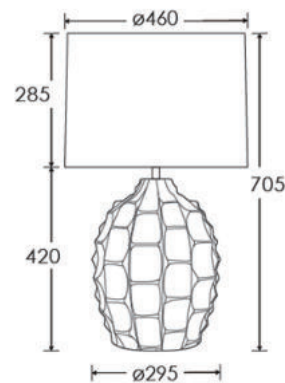

HEATHFIELD & CO

PRODUCT SPECIFICATION SHEET

Table Lamp | BAYERN IVORY

LAMP BASE

Material: Ceramic
Finish shown: Ivory
Metalwork: Polished Chrome
Code: TL-BAYE-CHRO-IVRY

LAMPSHADE AS SHOWN

18" Roman Drum Mole Glaze Linen
Shade code: SH-18-RMDR
Shade lining: White PVC

FLEX

1.5 metres of Ivory twisted flex. Alternative colours can be specified from our collection.

SWITCHING & PLUG

White 13 AMP UK plug & inline switch.
Alternative plug types available.

BASE WEIGHT

4.3 kg approx.

LAMPING

1 x E27 Lampholder - 60W max. LED bulb recommended.

WARRANTY

12 Months

FINISHING NOTE

The ceramic glazes that we have used on this lamp will create differences from piece to piece - variations in colour, formation and detailing. As such, it is part of the charm that no two products are exactly the same.

CLEANING INSTRUCTIONS

The finishes on this luminaire only require regular cleaning with a soft dry duster. Abrasive or chemical cleaners may harm the finish and should not be used. Shade to be dusted with a clean dry cloth.

Dimensions in mm and approximate

H&CO

Decorative lighting
for beautiful spaces

www.heathfield.co.uk | + 44 (0) 1732 350450 | sales@heathfield.co.uk
Unit 1, Priory Road, Tonbridge, Kent, TN9 2AF, United Kingdom