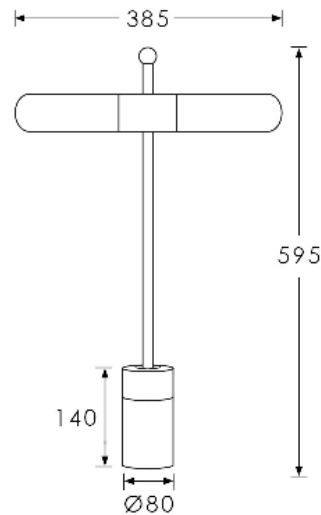

HEATHFIELD & CO

PRODUCT SPECIFICATION SHEET

TABLE LAMP | AZZERO

LAMP BASE

Material: Metal & Glass
Metalwork: Rich Gold
Finish shown: Black and White terrazzo
Code: TL-AZER-RGLD-BLCK-T00

FLEX

1.5 metres of Black twisted flex.
Alternative colours can be specified
from our collection.

SWITCHING & PLUG

Black 13 AMP UK plug & inline switch.
Alternative plug types available.

BASE WEIGHT

3.9 kg approx.

LAMPING

2 x G29 Lampholder - 2.5W LED Capsule
recommended.

WARRANTY

12 Months

FINISHING NOTE

Our carefully selected glass and metalwork
components are all hand finished by skilled
artisans and as such no two products are
exactly the same - something that adds to
the unique charm of this product.

CLEANING INSTRUCTIONS

The finishes on this luminaire only require
regular cleaning with a soft dry duster.
Abrasive or chemical cleaners may harm
the finish and should not be used.

Dimensions in mm and approximate

H&CO

Decorative lighting
for beautiful spaces

www.heathfield.co.uk | +44 (0) 1732 350450 | sales@heathfield.co.uk

Unit 1, Priory Road, Tonbridge, Kent, TN9 2AF, United Kingdom