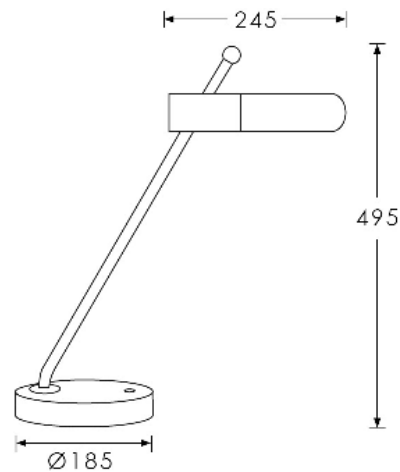

HEATHFIELD & CO

PRODUCT SPECIFICATION SHEET

DESK LAMP | AZZERO

LAMP BASE

Material: Metal & Glass
Metalwork: Rich Gold
Finish shown: Black and White terrazzo
Code: TL-AZER-RGLD-BLCK-DKS

FLEX

1.5 metres of Black twisted flex.
Alternative colours can be specified
from our collection.

SWITCHING & PLUG

Black 13 AMP UK plug & push switch in
base. Alternative plug types available.

BASE WEIGHT

3.1 kg approx.

LAMPING

1 x G29 Lampholder - 2.5W LED Capsule
recommended.

WARRANTY

12 Months

FINISHING NOTE

Our carefully selected glass and metalwork
components are all hand finished by skilled
artisans and as such no two products are
exactly the same - something that adds to
the unique charm of this product.

CLEANING INSTRUCTIONS

The finishes on this luminaire only require
regular cleaning with a soft dry duster.
Abrasive or chemical cleaners may harm
the finish and should not be used.

Dimensions in mm and approximate

H&CO

Decorative lighting
for beautiful spaces

www.heathfield.co.uk | +44 (0) 1732 350450 | sales@heathfield.co.uk

Unit 1, Priory Road, Tonbridge, Kent, TN9 2AF, United Kingdom