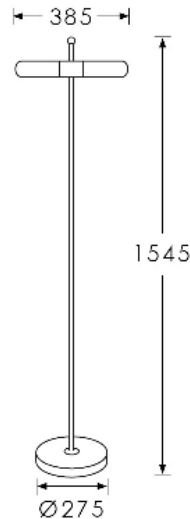

HEATHFIELD & CO

PRODUCT SPECIFICATION SHEET

FLOOR LAMP | AZZERO

LAMP BASE

Material: Metal & Glass
Metalwork: Rich Gold
Finish shown: Black and White terrazzo
Code: FL-AZER-RGLD-BLCK

FLEX

2 metres of Black twisted flex.
Alternative colours can be specified
from our collection.

SWITCHING & PLUG

Black 13 AMP UK plug & inline foot
switch. Alternative plug types available.

BASE WEIGHT

6.5 kg approx.

LAMPING

2 x G29 Lampholder - 2.5W LED Capsule
recommended.

WARRANTY

12 Months

FINISHING NOTE

Our carefully selected glass and metalwork
components are all hand finished by skilled
artisans and as such no two products are
exactly the same - something that adds to
the unique charm of this product.

CLEANING INSTRUCTIONS

The finishes on this luminaire only require
regular cleaning with a soft dry duster.
Abrasive or chemical cleaners may harm
the finish and should not be used.

Dimensions in mm and approximate

H&CO

Decorative lighting
for beautiful spaces

www.heathfield.co.uk | + 44 (0) 1732 350450 | sales@heathfield.co.uk

Unit 1, Priory Road, Tonbridge, Kent, TN9 2AF, United Kingdom