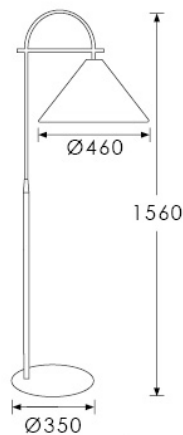

HEATHFIELD & CO

PRODUCT SPECIFICATION SHEET

FLOOR LAMP | ARLO

LAMP BASE

Material: Metal
Finish shown: Satin Brass
Code: FL-ARLO-SBRS

LAMPSHADE AS SHOWN

18" Arlo Drum Oyster Glaze Linen
Shade code: SH-18- ARLO
Shade lining: White PVC

FLEX

1.5 metres of Black PVC flex.

SWITCHING & PLUG

Black 13 AMP UK plug & foot switch.

BASE WEIGHT

5.9 kg approx.

LAMPING

1 x E27 Lampholder - 60W max. LED bulb recommended.

Dimensions in mm and approximate.

H&CO

Decorative lighting
for beautiful spaces

www.heathfield.co.uk | + 44 (0) 1732 350450 | sales@heathfield.co.uk

Unit 1, Priory Road, Tonbridge, Kent, TN9 2AF, United Kingdom