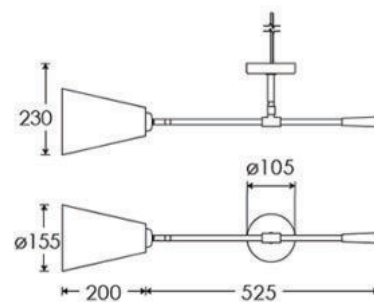

HEATHFIELD & CO

PRODUCT SPECIFICATION SHEET

Wall Light | ANDRO

WALL LIGHT

Material: Metal
Finish shown: Antique Brass & Black Satin
Code: WL-ANDR-ABRS-BLCK-SGL

LAMPSHADE AS SHOWN

6" Tall French Drum Ivory Satin
Shade code: SH-06-TFRD
Shade lining: Gold PVC

SWITCHING & PLUG

Hardwired

WEIGHT

0.6 kg approx.

LAMPING

1 x E14 Lampholder - 25W max. LED bulb recommended.

FIXING NOTE

It is the buyer's responsibility to ensure that suitable fixings are used.

WARRANTY

12 Months

FINISHING NOTE

All metalwork is handcrafted and may vary from piece to piece with slight variation in finish and detailing.

CLEANING INSTRUCTIONS

The finishes on this luminaire only require regular cleaning with a soft dry duster. Abrasive or chemical cleaners may harm the finish and should not be used. Shade to be dusted with a clean dry cloth.

Dimensions in mm and approximate
*This product is adjustable

H&CO

Decorative lighting
for beautiful spaces

www.heathfield.co.uk | + 44 (0) 1732 350450 | sales@heathfield.co.uk

Unit 1, Priory Road, Tonbridge, Kent, TN9 2AF, United Kingdom