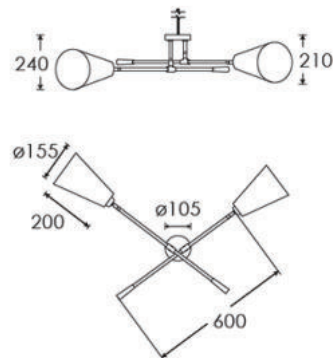

SWITCHING & PLUG

Hardwired

WEIGHT

1.5 kg approx.

LAMPING

2 x E14 Lampholder - 25W max. LED bulb recommended.

FIXING NOTE

It is the buyer's responsibility to ensure that suitable fixings are used.

Dimensions in mm and approximate
* This product is adjustable

H&Co

Decorative lighting
for beautiful spaces

www.heathfield.co.uk | + 44 (0) 1732 350450 | sales@heathfield.co.uk

Unit 1, Priory Road, Tonbridge, Kent, TN9 2AF, United Kingdom