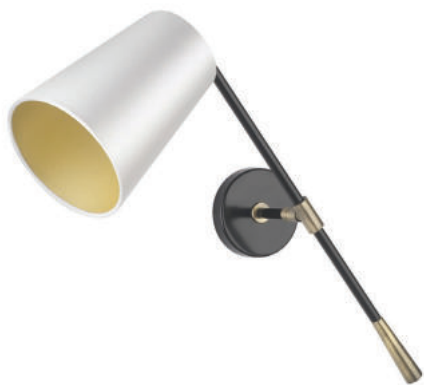

HEATHFIELD & CO

PRODUCT SPECIFICATION SHEET

Wall Light | ANDRO

WALL LIGHT

Material: Metal
Finish shown: Antique Brass & Black Satin
Code: WL-ANDR-ABRS-BLCK-SGL

LAMPSHADE AS SHOWN

6" Tall French Drum Ivory Satin
Shade code: SH-06-TFRD
Shade lining: Gold PVC

SWITCHING & PLUG

Hardwired

WEIGHT

0.6 kg approx.

LAMPING

1 x E14 Lampholder - 25W max. LED bulb recommended.

FIXING NOTE

It is the buyer's responsibility to ensure that suitable fixings are used.

WARRANTY

12 Months

FINISHING NOTE

All metalwork is handcrafted and may vary from piece to piece with slight variation in finish and detailing.

CLEANING INSTRUCTIONS

The finishes on this luminaire only require regular cleaning with a soft dry duster. Abrasive or chemical cleaners may harm the finish and should not be used. Shade to be dusted with a clean dry cloth.

Dimensions in mm and approximate
*This product is adjustable

H&CO

Decorative lighting
for beautiful spaces

www.heathfield.co.uk | + 44 (0) 1732 350450 | sales@heathfield.co.uk

Unit 1, Priory Road, Tonbridge, Kent, TN9 2AF, United Kingdom