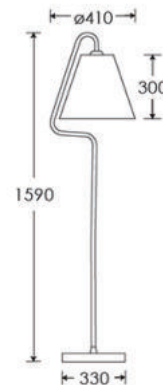

HEATHFIELD & CO

PRODUCT SPECIFICATION SHEET

Floor Lamp | ALFA

LAMP BASE

Material: Metal
Finish shown: Black Satin
Code: FL-ALFA-BLST

LAMPSHADE AS SHOWN

14" Acone Gilt Satin
Shade code: SH-14-ACON
Shade lining: White PVC

FLEX

1.5 metres of Black PVC flex. Alternative colours can be specified from our collection.

SWITCHING & PLUG

Black 13 AMP UK plug & inline switch.
Alternative plug types available.

BASE WEIGHT

4.9 kg approx.

LAMPING

1 x E27 Lampholder - 80W max. LED bulb recommended.

WARRANTY

12 Months

FINISHING NOTE

All metalwork is handcrafted and may vary from piece to piece with slight variation in finish and detailing.

CLEANING INSTRUCTIONS

The finishes on this luminaire only require regular cleaning with a soft dry duster. Abrasive or chemical cleaners may harm the finish and should not be used. Shade to be dusted with a clean dry cloth.

Dimensions in mm and approximate

H&CO

Decorative lighting
for beautiful spaces

www.heathfield.co.uk | + 44 (0) 1732 350450 | sales@heathfield.co.uk
Unit 1, Priory Road, Tonbridge, Kent, TN9 2AF, United Kingdom