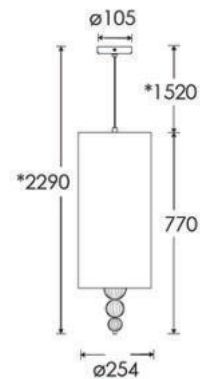

H E A T H F I E L D & C O

PRODUCT SPECIFICATION SHEET

Pendant | ALETTE SMOKE 10"

PENDANT

Material: Glass
Finish shown: Smoke
Metalwork: Polished Chrome
Code: PD-ALET-CHRO-SMOK-010

LAMPSHADE AS SHOWN

10" Drum Gilt Satin
Shade lining: Gold PVC

FLEX

1.5 metres of twisted flex with colour subject to shade colour.

SWITCHING & PLUG

Hardwired

WEIGHT

1.1 kg approx.

WARRANTY

12 Months

LAMPING

1 x E27 Lampholder - 40W max. LED bulb recommended.

FIXING NOTE

It is the buyer's responsibility to ensure that suitable fixings are used.

FINISHING NOTE

All our glasswork is hand blown and will vary from piece to piece - variations in form and proportion. Colour formation, pattern and finishing details are unique to each lamp and it is part of the charm that no two products are exactly the same.

CLEANING INSTRUCTIONS

The finishes on this luminaire only require regular cleaning with a soft dry duster. Abrasive or chemical cleaners may harm the finish and should not be used. Shade to be dusted with a clean dry cloth.

Dimensions in mm and approximate
*Adjustable flex length

H&CO

Decorative lighting
for beautiful spaces

www.heathfield.co.uk | + 44 (0) 1732 350450 | sales@heathfield.co.uk
Unit 1, Priory Road, Tonbridge, Kent, TN9 2AF, United Kingdom