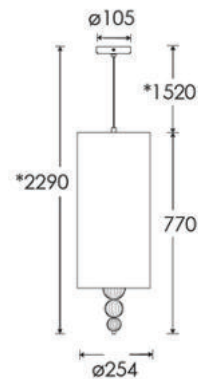

LAMPING

1 x E27 Lampholder - 40W max. LED bulb recommended.

FIXING NOTE

It is the buyer's responsibility to ensure that suitable fixings are used.

FINISHING NOTE

All our glasswork is hand blown and will vary from piece to piece - variations in form and proportion. Colour formation, pattern and finishing details are unique to each lamp and it is part of the charm that no two products are exactly the same.

FLEX

1.5 metres of twisted flex with colour subject to shade colour.

SWITCHING & PLUG

Hardwired

WEIGHT

1.1 kg approx.

WARRANTY

12 Months

Dimensions in mm and approximate
*Adjustable flex length

H&CO

Decorative lighting
for beautiful spaces

www.heathfield.co.uk | + 44 (0) 1732 350450 | sales@heathfield.co.uk

Unit 1, Priory Road, Tonbridge, Kent, TN9 2AF, United Kingdom