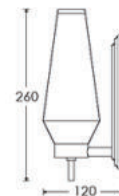

HEATHFIELD & CO

PRODUCT SPECIFICATION SHEET

Wall Light | ALERION

WALL LIGHT

Material: Metal & Glass
Finish shown: Polished Chrome
Code: WL-ALRN-CHRO-OPAL

SWITCHING & PLUG

Hardwired

WEIGHT

0.9 kg approx.

LAMPING

1 x G9 Lampholder. LED bulb recommended.

FIXING NOTE

It is the buyer's responsibility to ensure that suitable fixings are used.

WARRANTY

12 Months

FINISHING NOTE

All metalwork is handcrafted and may vary from piece to piece with slight variation in finish and detailing.

CLEANING INSTRUCTIONS

The finishes on this luminaire only require regular cleaning with a soft dry duster. Abrasive or chemical cleaners may harm the finish and should not be used. Shade to be dusted with a clean dry cloth.

Dimensions in mm and approximate

H&CO

Decorative lighting
for beautiful spaces

www.heathfield.co.uk | + 44 (0) 1732 350450 | sales@heathfield.co.uk

Unit 1, Priory Road, Tonbridge, Kent, TN9 2AF, United Kingdom