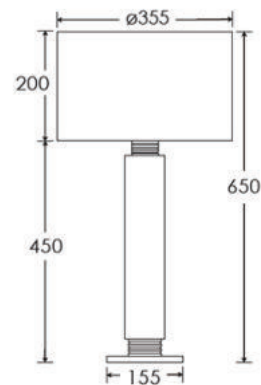

H E A T H F I E L D & C O

PRODUCT SPECIFICATION SHEET

Table Lamp | ALAMO

LAMP BASE

Material: Alabaster
Finish shown: Alabaster
Metalwork: Antique Brass
Code: TL-ALAM-ABRS-ALAB

LAMPSHADE AS SHOWN

14" Flat Drum Gunmetal Glaze Linen
Shade code: SH-14-FLDR
Shade lining: White PVC

FLEX

1.5 metres of Ivory twisted flex. Alternative colours can be specified from our collection.

SWITCHING & PLUG

White 13 AMP UK plug & inline switch.
Alternative plug types available.

BASE WEIGHT

5.6 kg approx.

LAMPING

1 x E27 Lampholder - 60W max. LED bulb recommended.

WARRANTY

12 Months

FINISHING NOTE

Alabaster is a natural material with distinctly unique formations, markings and colouration. It is part of its charm that no two lamps are exactly the same.

CLEANING INSTRUCTIONS

The finishes on this luminaire only require regular cleaning with a soft dry duster. Abrasive or chemical cleaners may harm the finish and should not be used. Shade to be dusted with a clean dry cloth.

Dimensions in mm and approximate

H&C

Decorative lighting
for beautiful spaces

www.heathfield.co.uk | + 44 (0) 1732 350450 | sales@heathfield.co.uk

Unit 1, Priory Road, Tonbridge, Kent, TN9 2AF, United Kingdom