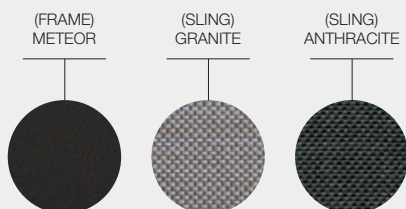

FRAME / SLING COLOUR