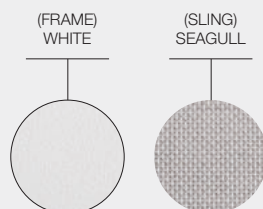

FRAME / SLING COLOUR