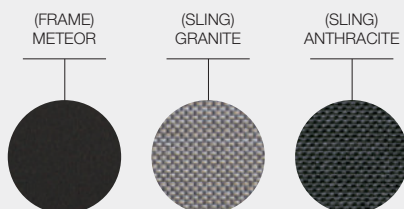

FRAME / SLING COLOUR