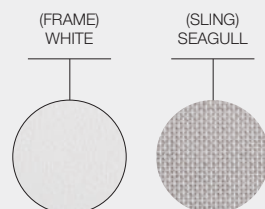

FRAME / SLING COLOUR