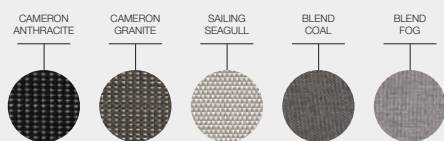

FRAME COLOURS

MATERIALS

Powder coated aluminium frame.
Upholstered outdoor fabric seat, lower back & lower arm cushions.
Sling covered upper back & upper arm panels.

CUSHION & LOWER PANEL COLOURS

ACCESSORIES

ITEM NUMBERS

109688-0001	: Meteor Frame / Cameron Anthracite / Anthracite
109688-0050	: Meteor Frame / Cameron Granite / Granite
109688-0090	: Meteor Frame / Sailing Seagull / Seagull
109688-0144	: Meteor Frame / Blend Coal / Granite
109688-0145	: Meteor Frame / Blend Fog / Seagull
109959-0001	: White Frame / Cameron Anthracite / Anthracite
109959-0050	: White Frame / Cameron Granite / Granite
109959-0090	: White Frame / Sailing Seagull / Seagull
109959-0144	: White Frame / Blend Coal / Granite
109959-0145	: White Frame / Blend Fog / Seagull