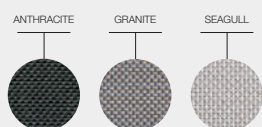

FRAME COLOURS

MATERIALS

Powder coated aluminium frame.
Upholstered outdoor fabric seat, lower back & lower arm cushions.
Sling covered upper back & upper arm panels.

CUSHION & LOWER PANEL COLOURS

ACCESSORIES

ITEM NUMBERS

109688-0001	: Meteor Frame / Cameron Anthracite / Anthracite
109688-0050	: Meteor Frame / Cameron Granite / Granite
109688-0090	: Meteor Frame / Sailing Seagull / Seagull
109688-0144	: Meteor Frame / Blend Coal / Granite
109688-0145	: Meteor Frame / Blend Fog / Seagull
109959-0001	: White Frame / Cameron Anthracite / Anthracite
109959-0050	: White Frame / Cameron Granite / Granite
109959-0090	: White Frame / Sailing Seagull / Seagull
109959-0144	: White Frame / Blend Coal / Granite
109959-0145	: White Frame / Blend Fog / Seagull

109705 : Protective Cover

WARRANTY / MAINTENANCE

See gloster.com for warranty terms & maintenance instructions.

UPPER PANEL SLING COLOURS

NOTES

The 4x 68cm x 42cm Rectangular Scatter Cushions shown in above product image are not included in the unit price.