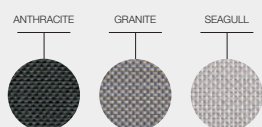

ITEM NUMBERS

109687-0001	: Meteor Frame / Cameron Anthracite / Anthracite
109687-0050	: Meteor Frame / Cameron Granite / Granite
109687-0090	: Meteor Frame / Sailing Seagull / Seagull
109687-0144	: Meteor Frame / Blend Coal / Granite
109687-0145	: Meteor Frame / Blend Fog / Seagull
109958-0001	: White Frame / Cameron Anthracite / Anthracite
109958-0050	: White Frame / Cameron Granite / Granite
109958-0090	: White Frame / Sailing Seagull / Seagull
109958-0144	: White Frame / Blend Coal / Granite
109958-0145	: White Frame / Blend Fog / Seagull

FRAME COLOURS

MATERIALS

Powder coated aluminium frame.
Upholstered outdoor fabric seat, lower back & lower arm cushions.
Sling covered upper back & upper arm panels.

CUSHION & LOWER PANEL COLOURS

ACCESSORIES

109704 : Protective Cover

WARRANTY / MAINTENANCE

See gloster.com for warranty terms & maintenance instructions.

UPPER PANEL SLING COLOURS

NOTES

The 2x 68cm x 42cm Rectangular Scatter Cushions shown in above product image are not included in the unit price.