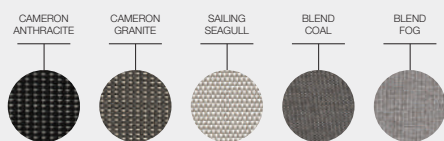

ITEM NUMBERS

109687-0001	: Meteor Frame / Cameron Anthracite / Anthracite
109687-0050	: Meteor Frame / Cameron Granite / Granite
109687-0090	: Meteor Frame / Sailing Seagull / Seagull
109687-0144	: Meteor Frame / Blend Coal / Granite
109687-0145	: Meteor Frame / Blend Fog / Seagull
109958-0001	: White Frame / Cameron Anthracite / Anthracite
109958-0050	: White Frame / Cameron Granite / Granite
109958-0090	: White Frame / Sailing Seagull / Seagull
109958-0144	: White Frame / Blend Coal / Granite
109958-0145	: White Frame / Blend Fog / Seagull

FRAME COLOURS

MATERIALS

Powder coated aluminium frame.
Upholstered outdoor fabric seat, lower back & lower arm cushions.
Sling covered upper back & upper arm panels.

CUSHION & LOWER PANEL COLOURS

ACCESSORIES