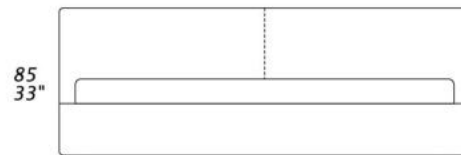

VERSIONE CON TESTIERA ALTA – TALL HEADBOARD VERSION

NOTE

- Dimensioni: la prima cifra indica i centimetri, la seconda cifra indica i pollici.

NOTES

- Dimensions: the first figure shows sizes in centimeters, the second in inches.