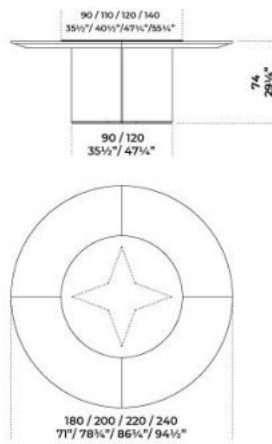

# Yol Sect

Oscar e Gabriele Buratti, 2020

Tavolo con piano in legno o  
marmo diviso in quattro sezioni  
e girevole in cristallo 10mm.  
Base in legno rivestita in  
cristallo 6mm temperato

Table with wooden or marble  
top divided into four sections  
and 10mm rotating glass plate.  
Wooden base covered by 6mm  
tempered glass. Available in  
the combinations as per our  
list below.

Dimensioni / Sizes  
Cm (Ø x H)  
Ø180 x 74h  
Ø200 x 74h  
Ø220 x 74h  
Ø240 x 74h

Inches (Ø x H)  
Ø71" x 29¼"  
Ø78¾" x 29¼"  
Ø86¾" x 29¼"  
Ø94½" x 29¼"