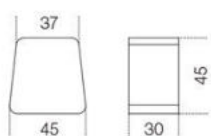

*Bright stainless steel or
embossed white, grey
aluminium or satin brass colour
lacquered metal stool,
covered by suede or velvet
as per samples.
Product not available with
interliner.*

*Dimensioni / Sizes
Cm
45 x 30 x 45h*