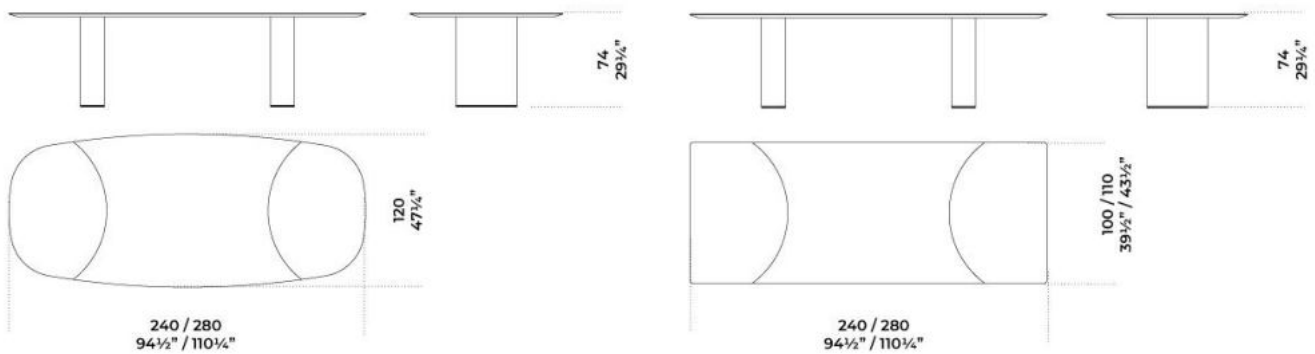

Dimensioni / Sizes
Cm (W x D x H)
Barrel-shaped top version
240 x 120 x 74
280 x 120 x 74

Rectangular version
240 x 100 x 74
280 x 110 x 74

Inches (W x D x H)
Barrel-shaped top version
94½" x 47¼" x 29¼"
110¼" x 47¼" x 29¼"

Rectangular version
94½" x 39½" x 29¼"
110¼" x 43½" x 29¼"

Metallo / Metal

Cromo nero
Black chrome

Marmo / Marble

Bianco Carrara
Carrara white

Calacatta Vagli
Oro
Calacatta Vagli
Oro

Verde Alpi
Verde Alpi