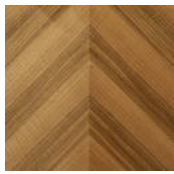

Screen composed by 4 curved "Colore" Frisé walnut or Maple Frisé dark grey inlaid wooden modules. Inside in Tanganika white Frisé. Satin brass structure and accessories with 6mm extralight bevelled mirrors.

### *Metallo / Metal*

*Ottone satinato*  
*Satin brass*

---

### *Legno / Wood*

*Acero Frisé*  
*grigio scuro*  
*Maple Frisé*  
*dark grey*

*Noce Colore*  
*Frisé*  
*"Colore" Frisé*  
*walnut*

*Tanganika*  
*Bianco Frisé*  
*Tanganika*  
*White Frisé*

---