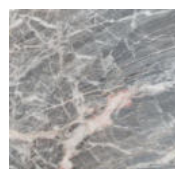


Roundcut

Studiopepe
2020

Modular shelving system with shelf in hand burnished metal. Front panel in marble available in Bianco Carrara, Nero Marquina, Calacatta Vagli Oro, Stardust Grey, Verde Alpi, Fior di Pesco, Travertino Romano or in extralight mirror. Each size available in the left (L) and right (R) versions. Shelves may be fitted in two locations (with shelf above or below) rotating them by 180°.

Metallo
brunito a mano
Hand
burnished
metal

Cristallo / Glass

Specchio
extralight
Extralight
mirror

Marmo / Marble

Bianco Carrara
Carrara white

Grigio Stardust
Stardust Grey

Nero
Marquinia
Black
Marquinia

Verde Alpi
Verde Alpi