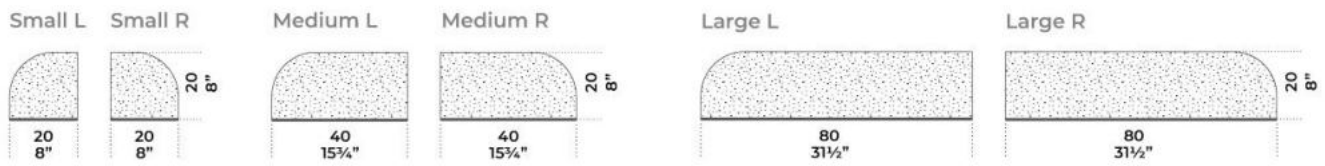


Roundcut

Studiopepe
2020

Modular shelving system with shelf in hand burnished metal. Front panel in marble available in Bianco Carrara, Nero Marquina, Calacatta Vagli Oro, Stardust Grey, Verde Alpi, Fior di Pesco, Travertino Romano or in extralight mirror. Each size available in the left (L) and right (R) versions. Shelves may be fitted in two locations (with shelf above or below) rotating them by 180°.

*Dimensioni / Sizes
Cm (W x D x H)
Small 20 x 2 x 20
Medium 40 x 2 x 20
Large 80 x 2 x 20*

*Inches (W x D x H)
Small 8" x 1" x 8"
Medium 15¾" x 1" x 8"
Large 31½" x 1" x 8"*

Roundcut

Finiture / Finishes

Metallo / Metal