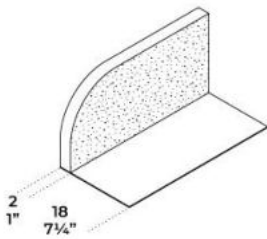


Roundcut

Studiopepe
2020

Modular shelving system with shelf in hand burnished metal. Front panel in marble available in Bianco Carrara, Nero Marquina, Calacatta Vagli Oro, Stardust Grey, Verde Alpi, Fior di Pesco, Travertino Romano or in extralight mirror. Each size available in the left (L) and right (R) versions. Shelves may be fitted in two locations (with shelf above or below) rotating them by 180°.

*Dimensioni / Sizes
Cm (W x D x H)
Small 20 x 2 x 20
Medium 40 x 2 x 20
Large 80 x 2 x 20*

*Inches (W x D x H)
Small 8" x 1" x 8"
Medium 15¾" x 1" x 8"
Large 31½" x 1" x 8"*

Roundcut

Finiture / Finishes

Metallo / Metal