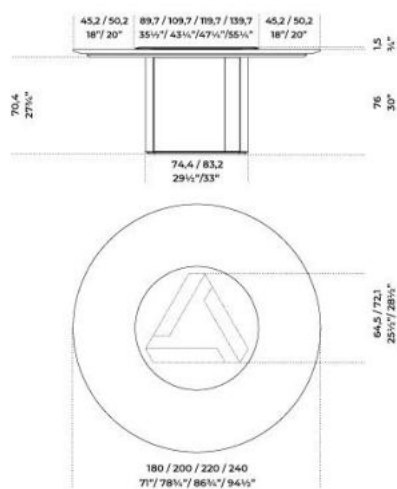

Table with black stained brushed ash top. Rotating plate in 10mm tempered bevelled black bright painted glass. Sahara Noir marble base. "Supermirror" bright stainless steel bottom plate.

Dimensioni / Sizes
Cm (Ø x H)
180 x 76
200 x 76
220 x 76
240 x 76