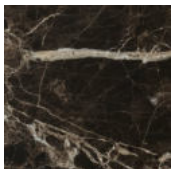


Pandora Light

Pinuccio Borgonovo
2016

Pandora Light

Pinuccio Borgonovo , 2016

Madia in cristallo 8mm
extralight temperato, verniciata
in bronzo patinato.
Dotata di ripiani in cristallo
8mm extralight temperato.
Struttura e maniglie in metallo
verniciate bronzo patinato.
Piano inferiore in legno rivestito
in foglia oro oppure in marmo
Emperador Brown spazzolato.
Collezione in edizione numerata.

Sideboard in 8mm extralight
transparent tempered glass
painted in patinated bronze.
Supplied with 8mm extralight
tempered glass shelves.
Patinated bronze lacquered
metal structure and handles.
Wooden bottom shelf covered
by gold leaf or brushed
Emperador Brown marble.
Collection in numbered edition.

Dimensioni / Sizes
Cm (L x P x H)
162 x 52 x 71
162 x 52 x 100
162 x 52 x 126
202 x 52 x 71

Metallo / Metal

*Bronzo
patinato
Patinated
bronze*

Cristallo / Glass

*Extralight
Extralight*

*Pandora
interno - foglia
oro
Pandora inside
- gold leaf*

Marmo / Marble

*Emperador
Brown sabbiato
Emperador
Brown satin*
