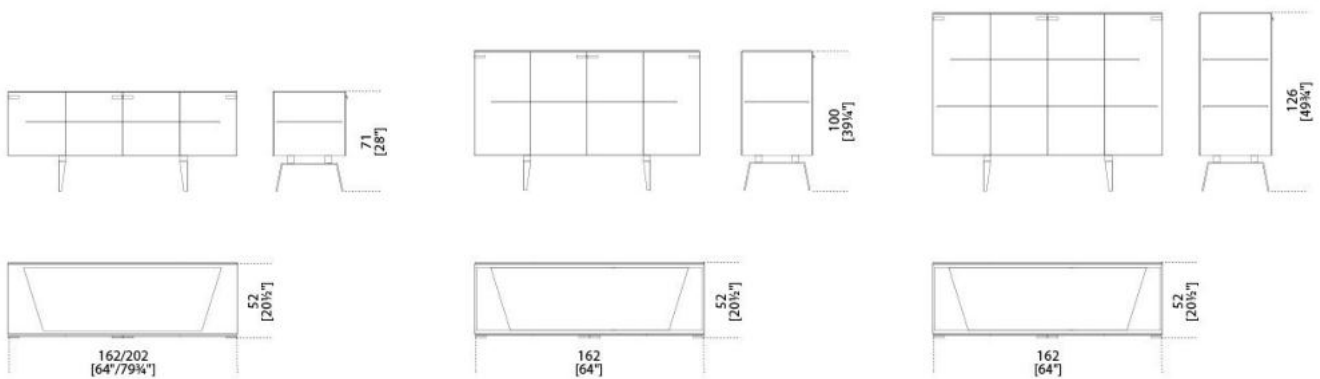


Pandora Light

Pinuccio Borgonovo
2016

Pandora Light

Pinuccio Borgonovo , 2016

Madia in cristallo 8mm
extralight temperato, verniciata
in bronzo patinato.
Dotata di ripiani in cristallo
8mm extralight temperato.
Struttura e maniglie in metallo
verniciate bronzo patinato.
Piano inferiore in legno rivestito
in foglia oro oppure in marmo
Emperador Brown spazzolato.
Collezione in edizione numerata.

Sideboard in 8mm extralight
transparent tempered glass
painted in patinated bronze.
Supplied with 8mm extralight
tempered glass shelves.
Patinated bronze lacquered
metal structure and handles.
Wooden bottom shelf covered
by gold leaf or brushed
Emperador Brown marble.
Collection in numbered edition.

Dimensioni / Sizes
Cm (L x P x H)
162 x 52 x 71
162 x 52 x 100
162 x 52 x 126
202 x 52 x 71

Metallo / Metal

*Bronzo
patinato
Patinated
bronze*

Cristallo / Glass

*Extralight
Extralight*

*Pandora
interno - foglia
oro
Pandora inside
- gold leaf*