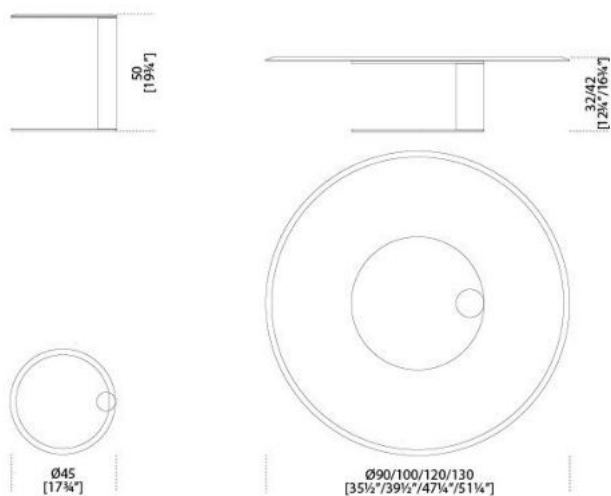

Coffee table with bevelled and bright painted glass top. Bright lacquered metal structure. Available in the colours black, blue grey and liquorice.

Dimensioni / Sizes

Cm (Ø x H)

sp 0,15

90 x 32

90 x 42

100 x 32

100 x 42

120 x 32

120 x 42

130 x 32

130 x 42

sp 0,10

45 x 50

Cristallo / Glass