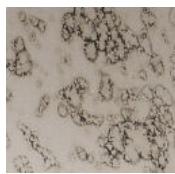


Odette

Studio G&R
2015

Specchio con particolare decorativo in ottone lucido posizionabile a discrezione lungo il perimetro. Disponibile in specchio extralight 6mm, "Antique 1" o "Antique 2" 5mm.

Mirror with bright brass decorative detail, which can be placed around the perimeter, according to the customer choice. Available in 6mm extralight mirror, "Antique 1" or "Antique 2" 5mm mirror.

80 x 80

30 x 140

Metallo / Metal

Ottone lucido
Bright brass

Cristallo / Glass

Specchio
extralight
Extralight
mirror

Specchio
"Antique 1"
"Antique 1"
mirror

Specchio
"Antique 2"
"Antique 2"
mirror