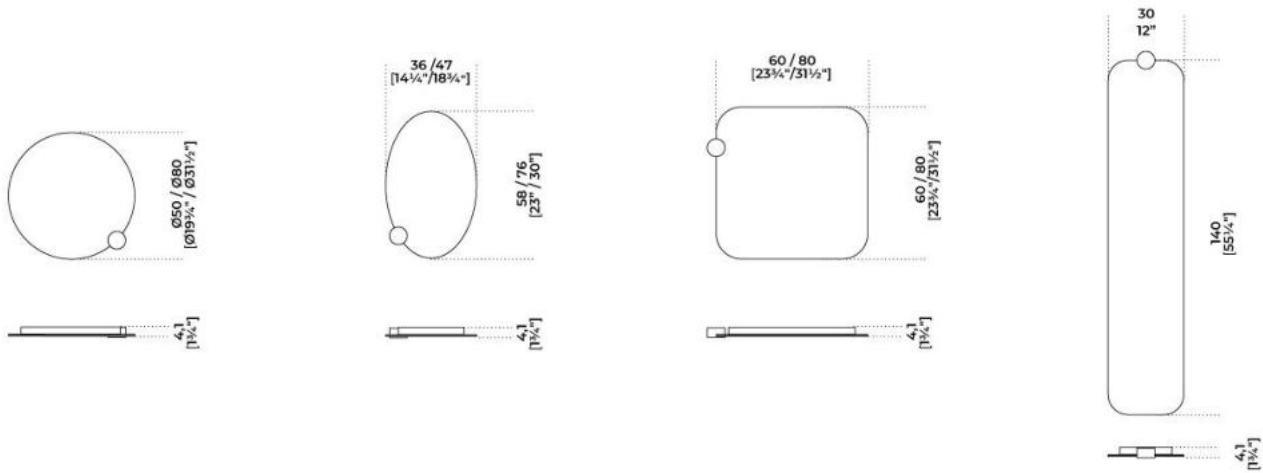


Odette

Studio G&R
2015

Specchio con particolare decorativo in ottone lucido posizionabile a discrezione lungo il perimetro. Disponibile in specchio extralight 6mm, "Antique 1" o "Antique 2" 5mm.

Mirror with bright brass decorative detail, which can be placed around the perimeter, according to the customer choice. Available in 6mm extralight mirror, "Antique 1" or "Antique 2" 5mm mirror.

Dimensioni / Sizes

Cm (Ø)

50

80

Cm (L x H)

58 x 36

76 x 47

60 x 60

80 x 80

30 x 140

Metallo / Metal

Ottone lucido
Bright brass

Cristallo / Glass

Specchio
extralight
Extralight
mirror

Specchio
"Antique 1"
"Antique 1"
mirror

Specchio
"Antique 2"
"Antique 2"
mirror