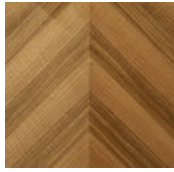


Manto

Pietro Russo
2020

Manto

Pietro Russo , 2020

Table with top in "Colore" Frisé Walnut herringbone wood inlay and black bevelled edge. Also available in "Colore" Frisé Walnut, dark grey Frisé Maple or white Frisé Tanganika with bevelled edge in the same finish. Curved base with satin brass button. Resting lazy susan on request, available in the same finishes as the table top.

Dimensioni / Sizes
Cm (Ø x H)
150 x 73
180 x 73

Lazysusan | top resting:
Ø70 (Ø150 x 73h)
Ø100 (Ø180 x 73h)

Inches (Ø x H)
Ø 59¼" x 28¾"
Ø 71" x 28¾"

Lazysusan | top resting:
Ø27¾" (Ø59¼" x 28¾"h)
Ø39½" (Ø71" x 28¾"h)

Legno / Wood

Acero Frisé
grigio scuro
Maple Frisé
dark grey

Noce Colore
Frisé
"Colore" Frisé
walnut

Tanganika
Bianco Frisé
Tanganika
White Frisé