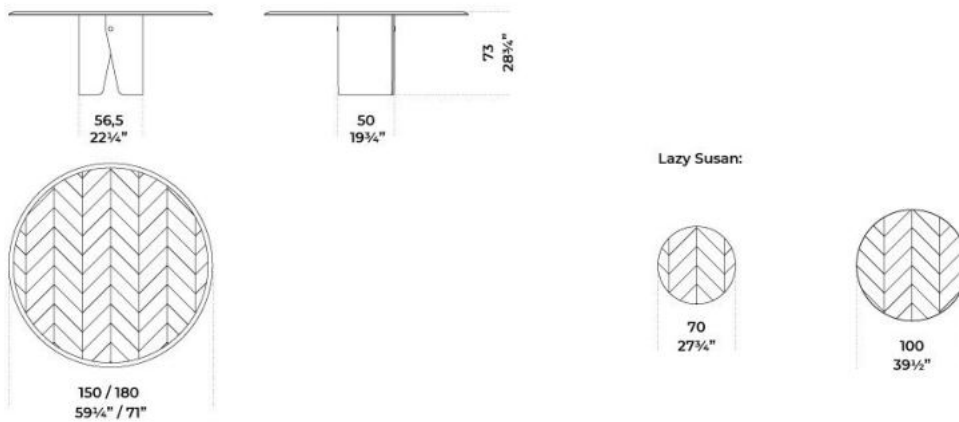


Manto

Pietro Russo
2020

Manto

Pietro Russo , 2020

Table with top in "Colore" Frisé Walnut herringbone wood inlay and black bevelled edge. Also available in "Colore" Frisé Walnut, dark grey Frisé Maple or white Frisé Tanganika with bevelled edge in the same finish. Curved base with satin brass button. Resting lazy susan on request, available in the same finishes as the table top.

Dimensioni / Sizes
Cm (Ø x H)
150 x 73
180 x 73

Lazysusan | top resting:
Ø70 (Ø150 x 73h)
Ø100 (Ø180 x 73h)

Inches (Ø x H)
Ø 59¼" x 28¾"
Ø 71" x 28¾"

Lazysusan | top resting:
Ø27¾" (Ø59¼" x 28¾"h)
Ø39½" (Ø71" x 28¾"h)