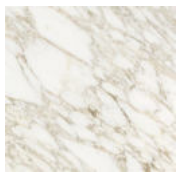

# Kumi Credenza

Carlo Colombo, 2020

Sideboard with doors, drawers and open module. Structure in black lacquered open pore or walnut lacquered open pore limewood. Front and sides clad with hand knurled border. Modules with doors supplied with inside wooden shelf. In the black lacquered open pore version top available in beveled Calacatta Vagli Oro or Verde Alpi marble or 6 mm thick tempered black back painted glass. Handles and metal parts lacquered in the "fango" colour. In the walnut lacquered open pore version top available in bevelled Calacatta Vagli Oro/Verde Alpi marble or 6 mm thick tempered back painted glass in liquorice, blue grey or green grey colours.

### *Legno / Wood*

*Tiglio tinto*  
*nero*  
*Black lacquered*  
*limewood*

*Tiglio tinto*  
*noce*  
*Walnut*  
*lacquered*  
*limewood*

---

### *Cristallo / Glass*

*Liquirizia*  
*brillante*  
*Bright liquorice*

*Blu grigio*  
*brillante*  
*Bright blue*  
*grey*

---

### *Marmo / Marble*

*Calacatta Vagli*  
*Oro*  
*Calacatta Vagli*  
*Oro*

*Verde Alpi*  
*Verde Alpi*