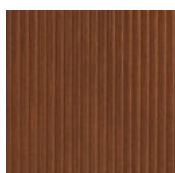

# Kumi Credenza

Carlo Colombo, 2020

Sideboard with doors, drawers and open module. Structure in black lacquered open pore or walnut lacquered open pore limewood. Front and sides clad with hand knurled border. Modules with doors supplied with inside wooden shelf. In the black lacquered open pore version top available in beveled Calacatta Vagli Oro or Verde Alpi marble or 6 mm thick tempered black back painted glass. Handles and metal parts lacquered in the "fango" colour. In the walnut lacquered open pore version top available in bevelled Calacatta Vagli Oro/Verde Alpi marble or 6 mm thick tempered back painted glass in liquorice, blue grey or green grey colours.

### *Metallo / Metal*

*Fango*  
*Fango*

---

### *Legno / Wood*

*Tiglio tinto*  
*nero*  
*Black lacquered*  
*limewood*

*Tiglio tinto*  
*noce*  
*Walnut*  
*lacquered*  
*limewood*

---