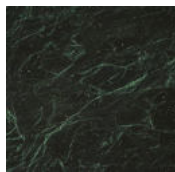

# Kumi Credenza

Carlo Colombo, 2020

Sideboard with doors, drawers and open module. Structure in black lacquered open pore or walnut lacquered open pore limewood. Front and sides clad with hand knurled border. Modules with doors supplied with inside wooden shelf. In the black lacquered open pore version top available in beveled Calacatta Vagli Oro or Verde Alpi marble or 6 mm thick tempered black back painted glass. Handles and metal parts lacquered in the "fango" colour. In the walnut lacquered open pore version top available in bevelled Calacatta Vagli Oro/Verde Alpi marble or 6 mm thick tempered back painted glass in liquorice, blue grey or green grey colours.

### *Legno / Wood*

*Tiglio tinto*  
*nero*  
*Black lacquered*  
*limewood*

*Tiglio tinto*  
*noce*  
*Walnut*  
*lacquered*  
*limewood*

---

### *Cristallo / Glass*

*Liquirizia*  
*brillante*  
*Bright liquorice*

*Blu grigio*  
*brillante*  
*Bright blue*  
*grey*

---

### *Marmo / Marble*

*Calacatta Vagli*  
*Oro*  
*Calacatta Vagli*  
*Oro*

*Verde Alpi*  
*Verde Alpi*