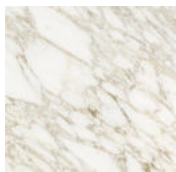


Kumi Comò

Carlo Colombo
2020

Night unit with doors and drawers. Structure in black lacquered open pore or walnut lacquered open pore limewood. Fronts and sides clad with hand-knurled border. Modules with doors supplied with inside wood shelf. In the black lacquered open pore version top available in bevelled Calacatta Vagli Oro or Verde Alpi marble or 6 mm thick tempered black back painted glass. Handles and metal parts lacquered in the "fango" colour. In the walnut lacquered open pore version top available in bevelled Calacatta Vagli Oro marble or 6 mm thick tempered back painted glass in liquorice, blue grey or green grey colours.

Cristallo / Glass

Liquirizia
brillante
Bright liquorice

Blu grigio
brillante
Bright blue
grey

Verde grigio
brillante
Bright green-
grey

Nero brillante
Bright black

Marmo / Marble

Calacatta Vagli
Oro
Calacatta Vagli
Oro