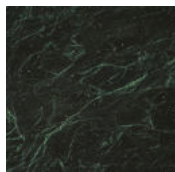


Kumi Comò

Carlo Colombo
2020

Night unit with doors and drawers. Structure in black lacquered open pore or walnut lacquered open pore limewood. Fronts and sides clad with hand-knurled border. Modules with doors supplied with inside wood shelf. In the black lacquered open pore version top available in bevelled Calacatta Vagli Oro or Verde Alpi marble or 6 mm thick tempered black back painted glass. Handles and metal parts lacquered in the "fango" colour. In the walnut lacquered open pore version top available in bevelled Calacatta Vagli Oro marble or 6 mm thick tempered back painted glass in liquorice, blue grey or green grey colours.

Dimensioni / Sizes
Cm (W x D x H)
143 x 50 x 75
194 x 50 x 75

Inches (W x D x H)
56½" x 19¾" x 29¾"
76½" x 19¾" x 29¾"

Metallo / Metal

Fango
Fango

Legno / Wood

Tiglio tinto
nero
Black lacquered
limewood

Tiglio tinto
noce
Walnut
lacquered
limewood

Cristallo / Glass

Liquirizia
brillante
Bright liquorice

Blu grigio
brillante
Bright blue
grey

Verde grigio
brillante
Bright green-
grey

Nero brillante
Bright black

Marmo / Marble

Calacatta Vagli
Oro
Calacatta Vagli
Oro