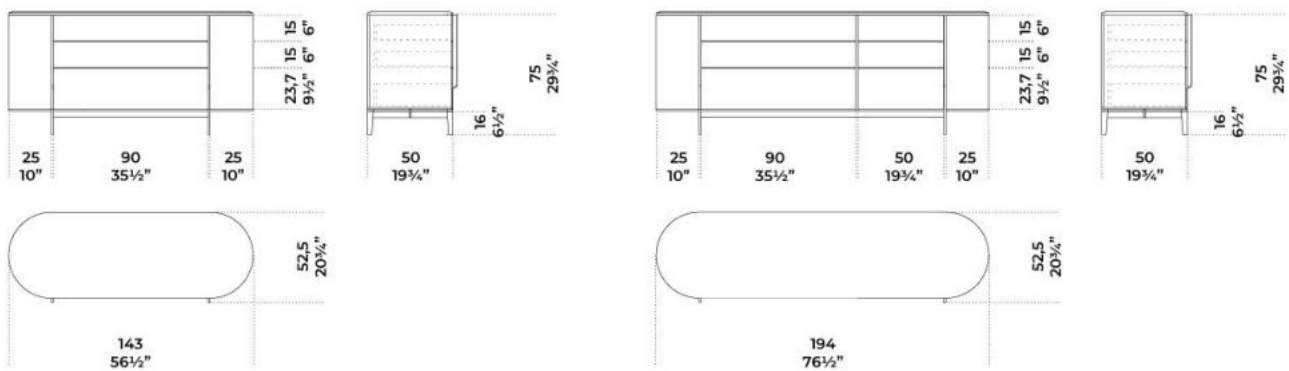


Kumi Comò

Carlo Colombo
2020

Night unit with doors and drawers. Structure in black lacquered open pore or walnut lacquered open pore limewood. Fronts and sides clad with hand-knurled border. Modules with doors supplied with inside wood shelf. In the black lacquered open pore version top available in bevelled Calacatta Vagli Oro or Verde Alpi marble or 6 mm thick tempered black back painted glass. Handles and metal parts lacquered in the "fango" colour. In the walnut lacquered open pore version top available in bevelled Calacatta Vagli Oro marble or 6 mm thick tempered back painted glass in liquorice, blue grey or green grey colours.

Dimensioni / Sizes
Cm (W x D x H)
143 x 50 x 75
194 x 50 x 75

Inches (W x D x H)
56½" x 19¾" x 29¾"
76½" x 19¾" x 29¾"

Metallo / Metal

Fango
Fango

Legno / Wood

Tiglio tinto
nero
Black lacquered
limewood

Tiglio tinto
noce
Walnut
lacquered
limewood