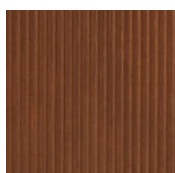


Kumi Comò

Carlo Colombo
2020

Night unit with doors and drawers. Structure in black lacquered open pore or walnut lacquered open pore limewood. Fronts and sides clad with hand-knurled border. Modules with doors supplied with inside wood shelf. In the black lacquered open pore version top available in bevelled Calacatta Vagli Oro or Verde Alpi marble or 6 mm thick tempered black back painted glass. Handles and metal parts lacquered in the "fango" colour. In the walnut lacquered open pore version top available in bevelled Calacatta Vagli Oro marble or 6 mm thick tempered back painted glass in liquorice, blue grey or green grey colours.

Dimensioni / Sizes
Cm (W x D x H)
143 x 50 x 75
194 x 50 x 75

Inches (W x D x H)
56½" x 19¾" x 29¾"
76½" x 19¾" x 29¾"

Metallo / Metal

Fango
Fango

Legno / Wood

Tiglio tinto
nero
Black lacquered
limewood

Tiglio tinto
noce
Walnut
lacquered
limewood

Cristallo / Glass

Liquirizia
brillante
Bright liquorice

Blu grigio
brillante
Bright blue
grey

Verde grigio
brillante
Bright green-
grey

Nero brillante
Bright black

Marmo / Marble

Calacatta Vagli
Oro
Calacatta Vagli
Oro