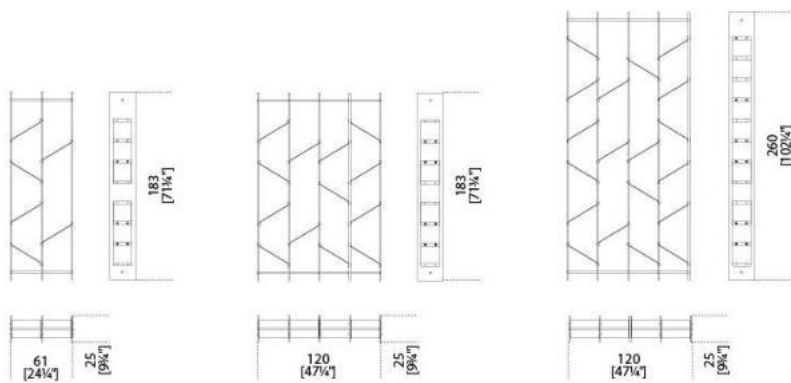

# Isola

---

*Massimo Castagna*  
2016

*Freestanding shelving system in 12mm extralight tempered glass. Also available in smoked "grigio Italia" glass. Satin or satin silverplated brass shelves. Bright brass turned and knurling knobs. Not available in custom size.*

*Dimensioni / Sizes  
Cm (W x P x H)  
61 x 25 x 183  
120 x 25 x 183*

*Inches (W x P x H)  
24 1/4" x 10" x 72 1/4"  
47 1/4" x 10" x 72 1/4"*

*Metallo / Metal*

*Ottone lucido*  
*Bright brass*

*Ottone satinato*  
*Satin brass*