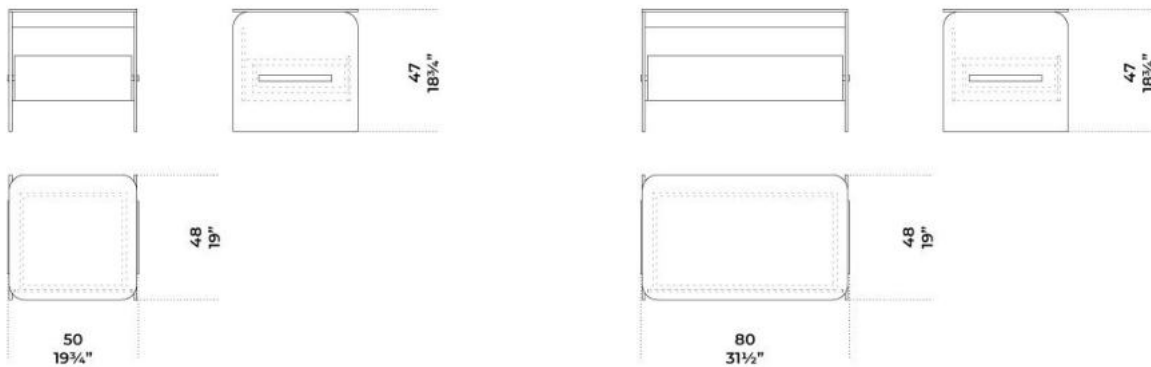


Holly Comodino

Pinuccio Borgonovo
2020

Holly Comodino

Pinuccio Borgonovo , 2020

Bedside table with one drawer.
Structure in black open pore lacquered ash or grey smoke open pore lacquered ash. Drawer with total extraction runners. Top and sides in 10 mm thick smoked "Grigio Italia" or extralight glass. Metal parts in brushed black anodized aluminium. Inside shelf in black open pore lacquered ash or grey smoke open pore lacquered ash like the structure. Alternatively available in either Craquelé glass or Cashmere glass in the Gold Grey or Anthracite on request.

Dimensioni / Sizes
Cm (L x P x H)
50 x 48 x 47
80 x 48 x 47

Inches (L x P x H)
19¾" x 19" x 18¾"
31½" x 19" x 18¾"

Metallo / Metal

*Alluminio
spazzolato nero
Black brushed
aluminium*

Legno / Wood

*Nero poro
aperto (Layer)
Black open pore
(Layer)*