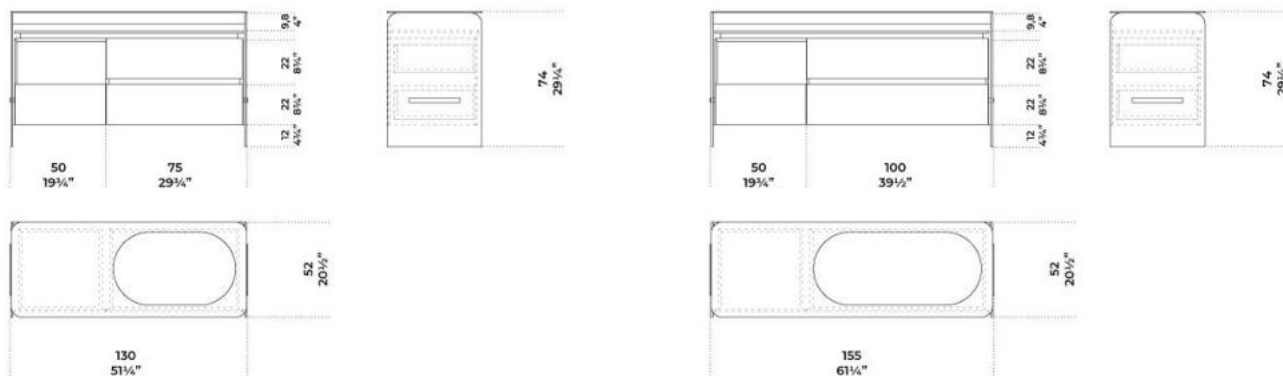

# Holly Comò

---

*Pinuccio Borgonovo*  
2020

*Chest of drawers with two big drawers, one small drawer, open module and pull out tray with velvet pad available as per samples. Drawers with total extraction runners. Structure and pull out tray in either black lacquered open pore ash or grey smoke lacquered open pore ash. Top and sides in 10 mm thick smoked "Grigio Italia" or extralight glass. Metal parts in brushed black anodized aluminium. Grey wooden accessories tray with velvet bottom to be placed inside the drawers on request. Velvet finishes as per samples.*

*Dimensioni / Sizes  
Cm (L x P x H)  
130 x 52 x 74  
155 x 52 x 74*

*Inches (L x P x H)  
51¼" x 20½" x 29¼"  
61¼" x 20½" x 29¼"*