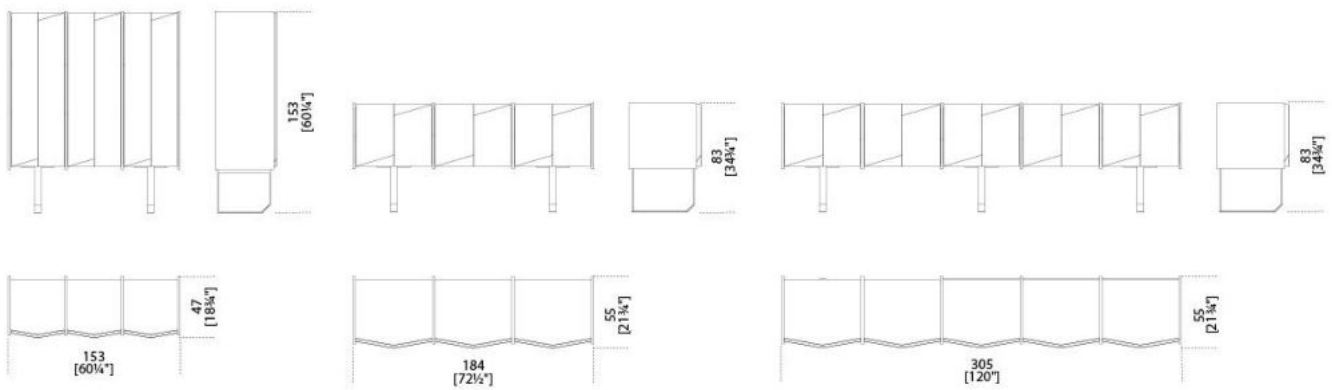

Sideboard in Taba Frisé white wood and Tanganika black wood with satin brass lacquered metal structure. Also available in ash and rosewood with black bronzed metal structure or Maple Frisé dark grey or in inlaid wood with "Tweed" pattern with black lacquered metal structure. Supplied with 8mm tempered extralight glass shelf and 6mm mirrored inside glass back.

Dimensioni / Sizes  
Cm (L x P x H)  
M 131 x 47 x 153  
L 184 x 55 x 83  
XL 305 x 55 x 83

*Metallo / Metal*

*Ottone satinato*  
*Satin brass*

*Nero bronzato*  
*Bronzed black*

---

*Legno / Wood*

*Frassino naturale*  
*Natural ash*