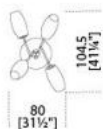


Diantha Terra

Massimo Castagna
2018

Diantha Terra

Massimo Castagna , 2018

Lampada da terra a LED
dimmerabile. Cristallo soffiato a
bocca e verniciato. Parti
metalliche in nero bronzato.
Lampadine (LED) incluse.

Floor lamp with dimmable LED
light. Mouth blown and painted
glass. Bronzed black metal parts.
Supplied with light bulbs (LED).

Dimensioni / Sizes
Cm (L x P x H)
104,5 x 80 x 222

Metallo / Metal

Nero bronzato
Bronzed black